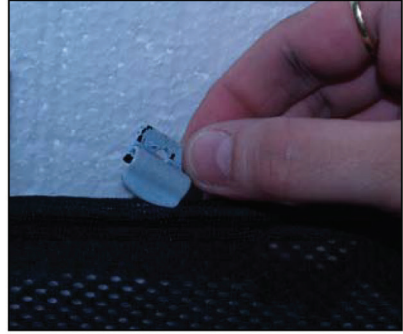

Installation

FORD MONDEO ESTATE

FOR-MOND-E-B

SIDE SHADE INSTALLATION

X2

X2