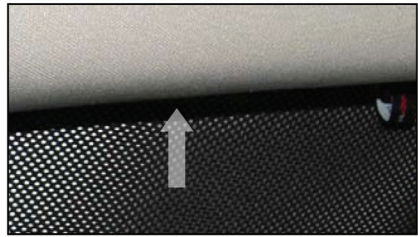

Installation

FORD MONDEO ESTATE

FOR-MOND-E-B

LOAD AREA SHADE INSTALLATION

X2