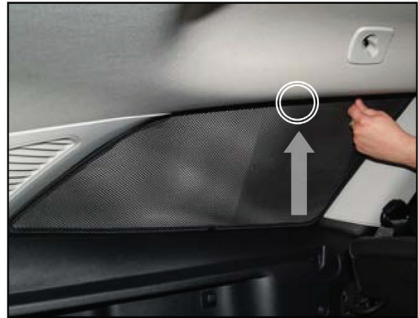

Installation

FORD MONDEO ESTATE

FOR-MOND-E-B

LOAD AREA SHADE INSTALLATION

X2