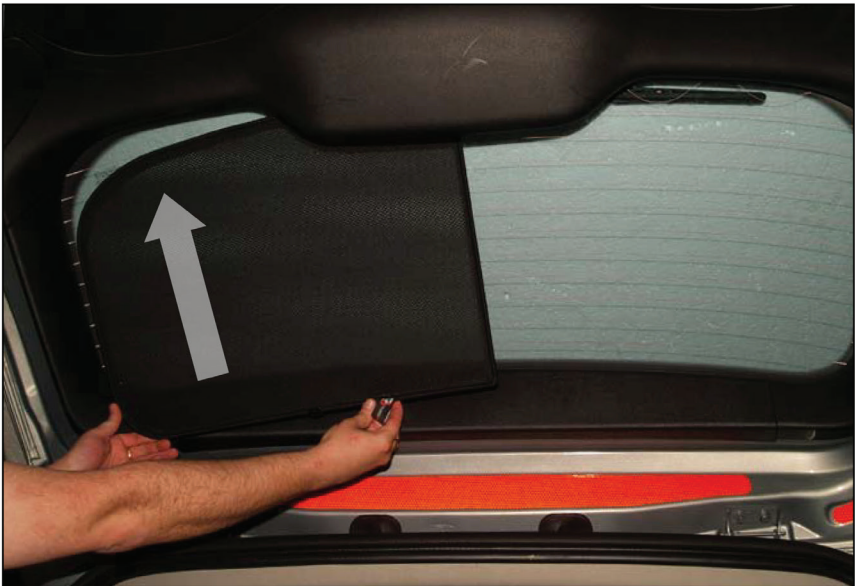

FOR-MOND-E-B

LOAD AREA SHADE INSTALLATION

X2

Installation

FORD MONDEO ESTATE

FOR-MOND-E-B

REAR SHADE INSTALLATION

X2