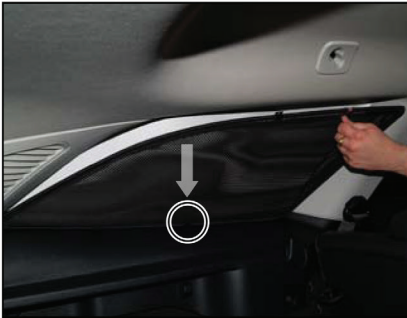

Installation

FORD MONDEO ESTATE

FOR-MOND-E-B

LOAD AREA SHADE INSTALLATION

X2