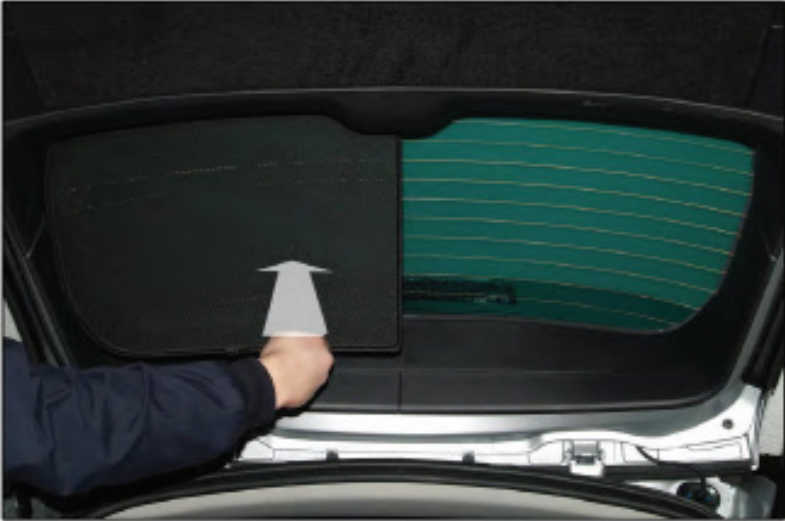

TAILGATE SHADE INSTALLATION