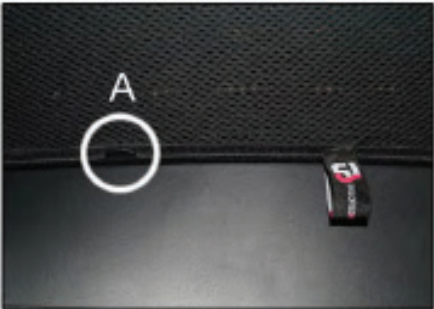

TAILGATE SHADE INSTALLATION