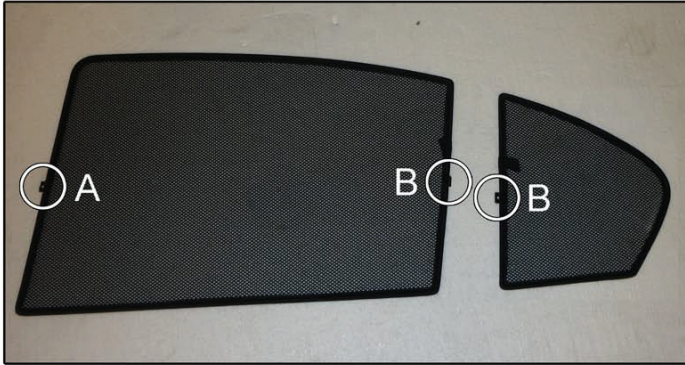

CL-M13 x 2

CAR
S H A D E S

Installation

BMW 5 SERIES 4DR
BMW-5SER-4-B

SIDE SHADE INSTALLATION

Installation

BMW 5 SERIES 4DR
BMW-5SER-4-B

SIDE SHADE INSTALLATION