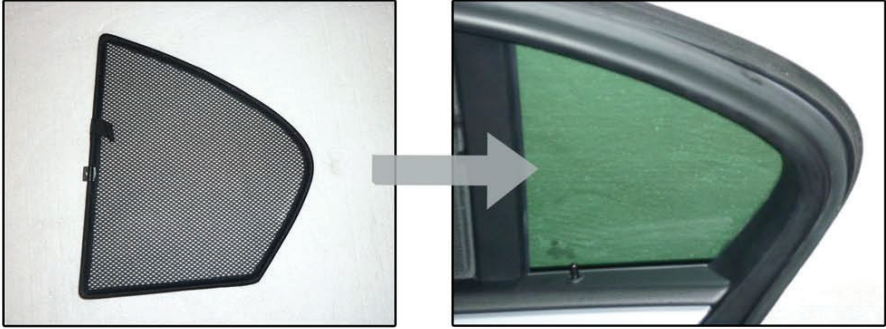

X2

Installation

BMW 5 SERIES 4DR
BMW-5SER-4-B

SMALL SIDE SHADE INSTALLATION

X2

Installation

BMW 5 SERIES 4DR
BMW-5SER-4-B

TAILGATE SHADE INSTALLATION