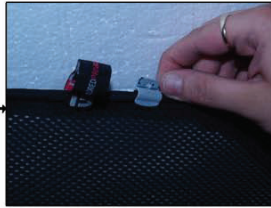

CL-M13 x 2

CAR
S H A D E S

Installation

BMW 5 SERIES 4DR
BMW-5SER-4-B

SIDE SHADE INSTALLATION

Installation

BMW 5 SERIES 4DR
BMW-5SER-4-B

SIDE SHADE INSTALLATION