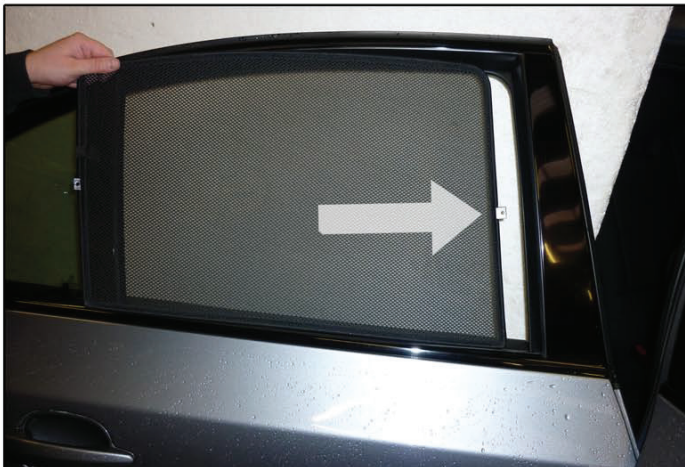

CL-M13 x 2

CAR
S H A D E S

Installation

BMW 5 SERIES 4DR
BMW-5SER-4-B

SIDE SHADE INSTALLATION

Installation

BMW 5 SERIES 4DR
BMW-5SER-4-B

SIDE SHADE INSTALLATION