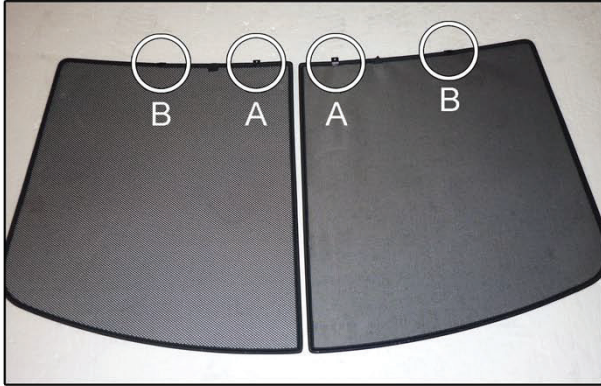

X2

Installation

BMW 5 SERIES 4DR
BMW-5SER-4-B

SMALL SIDE SHADE INSTALLATION

X2

Installation

BMW 5 SERIES 4DR
BMW-5SER-4-B

TAILGATE SHADE INSTALLATION