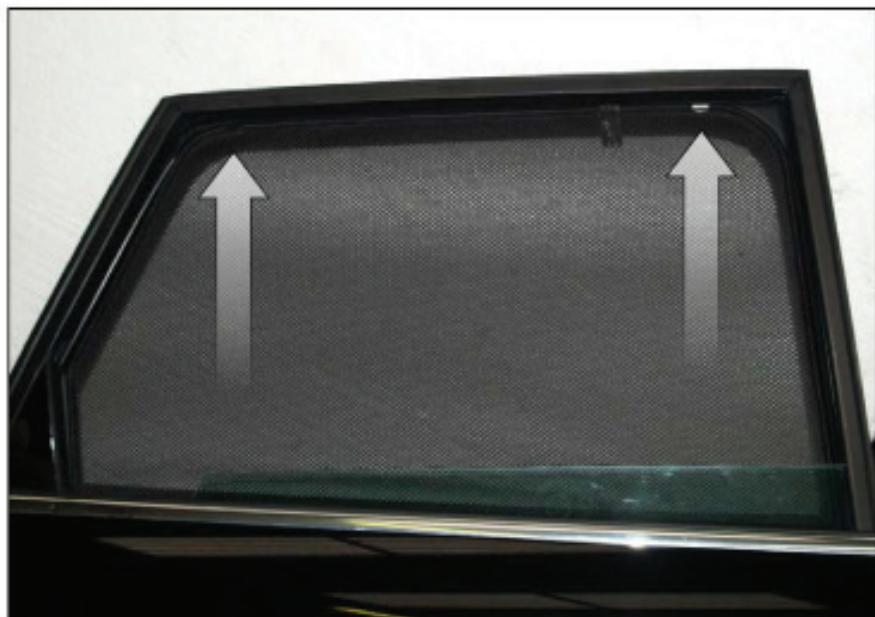

SIDE SHADE INSTALLATION