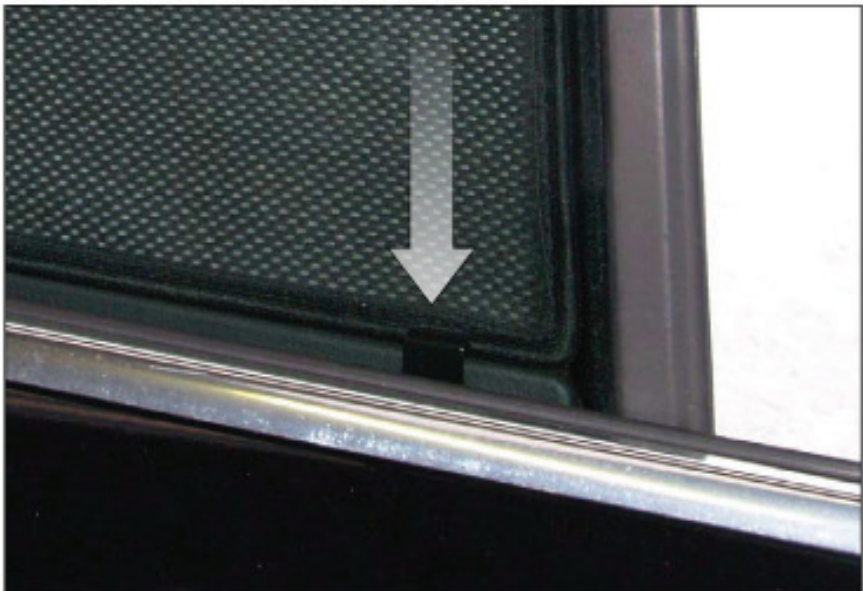

CL-M03 x 2

Installation

AUDI A6 AVANT

AU-A6-E-B

SIDE SHADE INSTALLATION

Installation

AUDI A6 AVANT
AU-A6-E-B

SIDE SHADE INSTALLATION