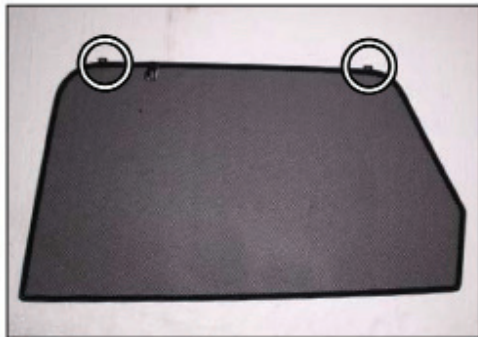

CL-M03 x 2

Installation

AUDI A6 AVANT

AU-A6-E-B

SIDE SHADE INSTALLATION

Installation

AUDI A6 AVANT
AU-A6-E-B

SIDE SHADE INSTALLATION