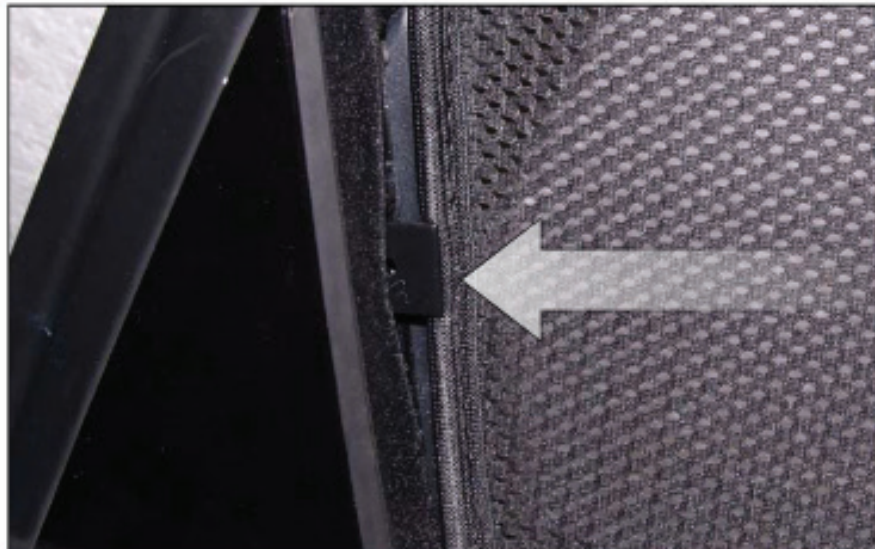

SIDE SHADE INSTALLATION