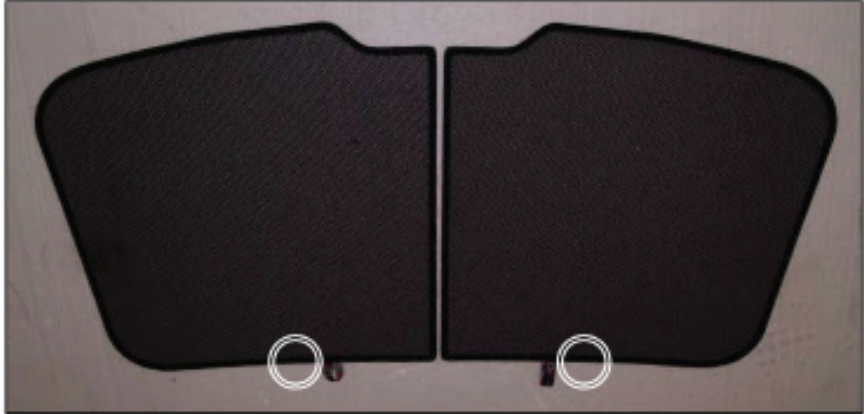

Installation

AUDI A6 AVANT

AU-A6-E-B

PORT / LOAD AREA SHADE INSTALLATION

Installation

AUDI A6 AVANT
AU-A6-E-B

REAR SHADE INSTALLATION

X2