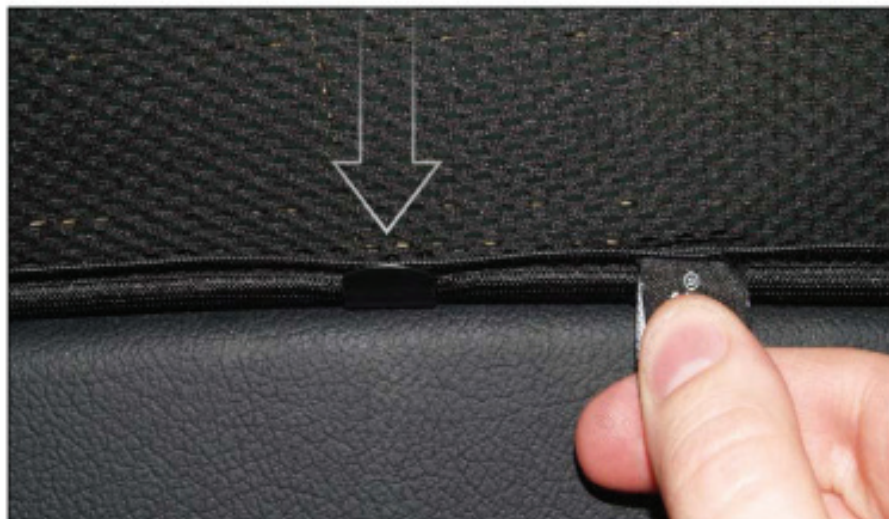

Installation

AUDI A6 AVANT

AU-A6-E-B

REAR SHADE INSTALLATION