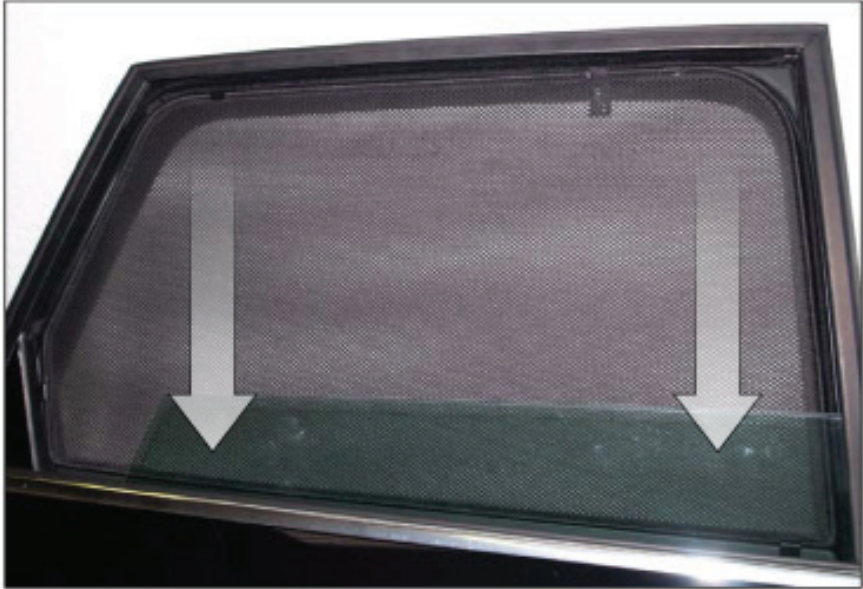

CL-M03 x 2

Installation

AUDI A6 AVANT

AU-A6-E-B

SIDE SHADE INSTALLATION

Installation

AUDI A6 AVANT
AU-A6-E-B

SIDE SHADE INSTALLATION