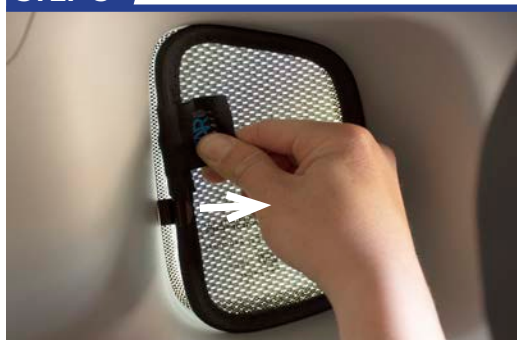

STEP 10

Repeat this whole process for the other side.

Installation

JEEP COMPASS 5DR
JEE-COMP-5-A

Components Needed

Port Shades

CL-M02 x 4

Port Shade Installation

STEP 1

STEP 2

STEP 3

STEP 4

STEP 5

STEP 6

Repeat this whole process for the other side.

Installation