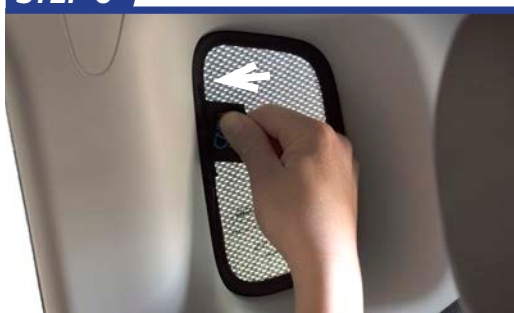

STEP 10

Repeat this whole process for the other side.

Installation

JEEP COMPASS 5DR
JEE-COMP-5-A

Components Needed

Port Shades

CL-M02 x 4

Port Shade Installation

STEP 1

STEP 2

STEP 3

STEP 4

STEP 5

STEP 6

Repeat this whole process for the other side.

Installation