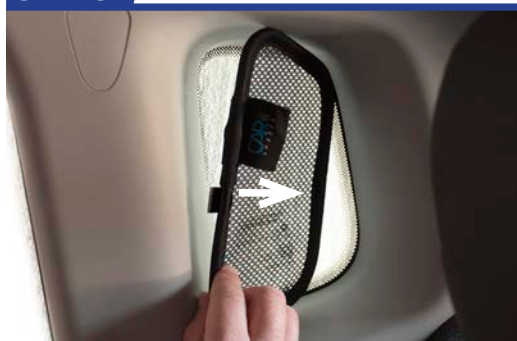

STEP 10

Repeat this whole process for the other side.

Installation

JEEP COMPASS 5DR
JEE-COMP-5-A

Components Needed

Port Shades

CL-M02 x 4

Port Shade Installation

STEP 1

STEP 2

STEP 3

STEP 4

STEP 5

STEP 6

Repeat this whole process for the other side.

Installation