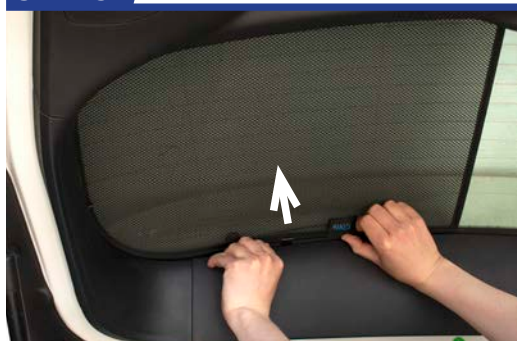

Installation

JEEP COMPASS 5DR
JEE-COMP-5-A

Components Needed

Tailgate Shade Installation

STEP 1

STEP 2

STEP 3

STEP 4

STEP 5

STEP 6