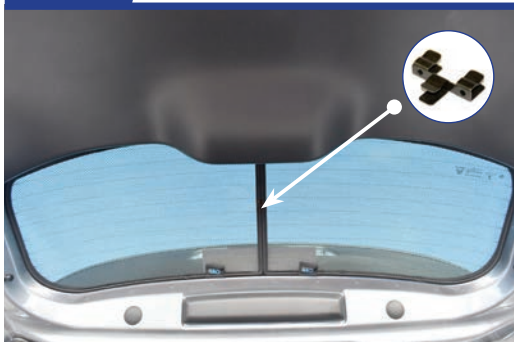

CL-M14 x 1

Tailgate Shade Installation

STEP 1

STEP 2

STEP 3

STEP 4

STEP 5

STEP 6

Installation

CITROEN C3 AIRCROSS 5DR
CIT-C3AC-5-A

Tailgate Shade Installation

STEP 7

Repeat this whole process for the other side.

STEP 8

STEP 9

STEP 10