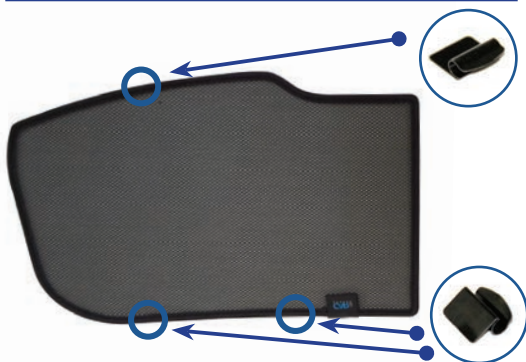

Installation

CITROEN C3 AIRCROSS 5DR
CIT-C3AC-5-A

Components Needed

Tailgate Shade Installation

STEP 1