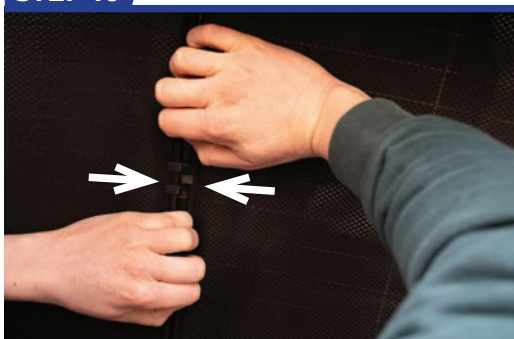

Installation

CITROEN C3 AIRCROSS 5DR
CIT-C3AC-5-A

Tailgate Shade Installation

STEP 7

Repeat this whole process for the other side.

STEP 8

STEP 9

STEP 10