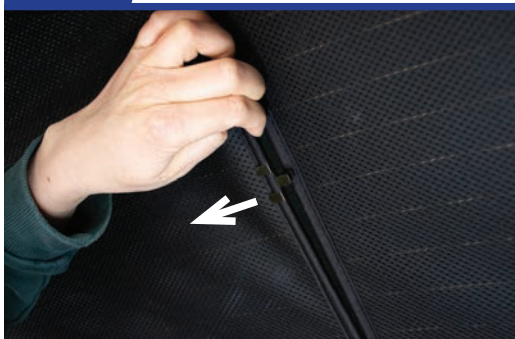

Installation

CITROEN C3 AIRCROSS 5DR
CIT-C3AC-5-A

Tailgate Shade Installation

STEP 7

Repeat this whole process for the other side.

STEP 8

STEP 9

STEP 10