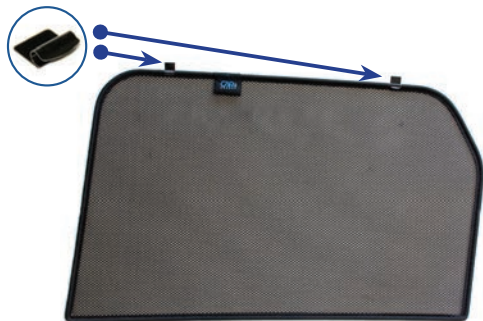

Side Shade Installation

STEP 1