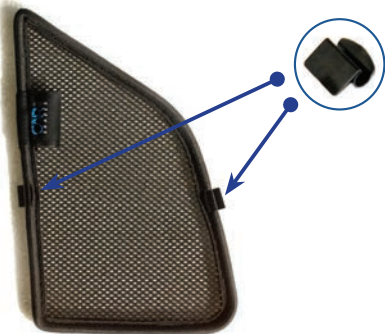

Installation

SEAT ARONA 5DR
SEA-ARON-5-A

Components Needed

Port Shade Installation

STEP 1