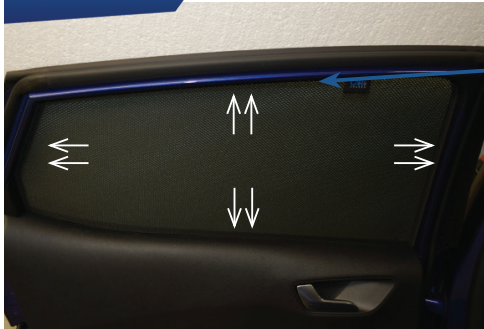

CL-M14 x 1

Side Shade Installation

AUDI Q5 5DR
AU-Q5-5-B

COMPONENTS NEEDED:

STEP #1

ATTACH CLIPS ON SHADE EDGES

STEP #2

POSITION THE SIDE SHADE

STEP #3

INSERT CLIPS INSIDE WEATHERSTRIP

STEP #4

ENSURE SECURELY FITTED IN PLACE

Quarter Light Shade Installation

AUDI Q5 5DR
AU-Q5-5-B

COMPONENTS NEEDED:

STEP #1

ATTACH CLIPS ON SHADE EDGES

STEP #2

INSERT CLIPS BEHIND INTERIOR TRIM

STEP #3

ENSURE SECURELY FITTED IN PLACE

CAR
SHADES

Rear Shade Installation

AUDI Q5 5DR
AU-Q5-5-B