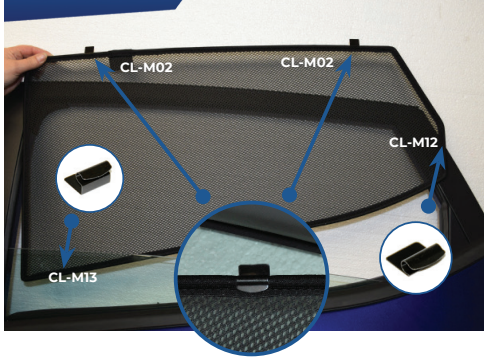

CL-M14 x 1

Side Shade Installation

AUDI Q5 5DR
AU-Q5-5-B

COMPONENTS NEEDED:

STEP #1

ATTACH CLIPS ON SHADE EDGES

STEP #2

POSITION THE SIDE SHADE

STEP #3

INSERT CLIPS INSIDE WEATHERSTRIP

STEP #4

ENSURE SECURELY FITTED IN PLACE

Quarter Light Shade Installation

AUDI Q5 5DR
AU-Q5-5-B

COMPONENTS NEEDED:

STEP #1

ATTACH CLIPS ON SHADE EDGES

STEP #2

INSERT CLIPS BEHIND INTERIOR TRIM

STEP #3

ENSURE SECURELY FITTED IN PLACE

CAR
SHADES

Rear Shade Installation

AUDI Q5 5DR
AU-Q5-5-B