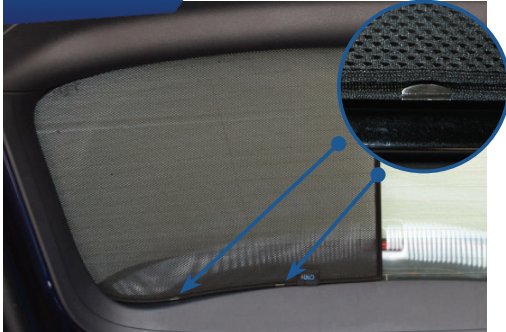

ATTACH CLIPS ON SHADE EDGES

STEP #2

INSERT CLIPS BEHIND INTERIOR TRIM

STEP #3

ENSURE SECURELY FITTED IN PLACE

CAR
SHADES

Rear Shade Installation

AUDI Q5 5DR
AU-Q5-5-B

COMPONENTS NEEDED:

CL-M12 x 4

CL-M14 x 1

STEP #1

ATTACH CLIPS ON SHADE EDGES

STEP #2

POSITION THE REAR SHADE

STEP #3

INSERT CLIPS BEHIND INTERIOR TRIM

STEP #4

REPEAT THE PROCESS ON OTHER SHADE

STEP #5

ENSURE SECURELY FITTED IN PLACE

CAR
SHADES