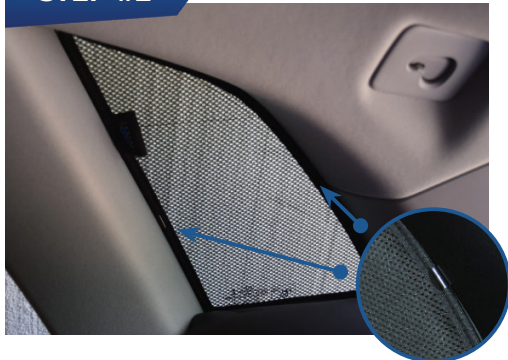

CL-M14 x 1

Side Shade Installation

AUDI Q5 5DR
AU-Q5-5-B

COMPONENTS NEEDED:

STEP #1

ATTACH CLIPS ON SHADE EDGES

STEP #2

POSITION THE SIDE SHADE

STEP #3

INSERT CLIPS INSIDE WEATHERSTRIP

STEP #4

ENSURE SECURELY FITTED IN PLACE

Quarter Light Shade Installation

AUDI Q5 5DR
AU-Q5-5-B

COMPONENTS NEEDED:

STEP #1

ATTACH CLIPS ON SHADE EDGES

STEP #2

INSERT CLIPS BEHIND INTERIOR TRIM

STEP #3

ENSURE SECURELY FITTED IN PLACE

CAR
SHADES

Rear Shade Installation

AUDI Q5 5DR
AU-Q5-5-B