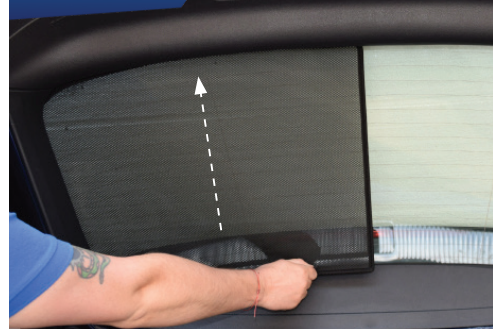

ATTACH CLIPS ON SHADE EDGES

STEP #2

INSERT CLIPS BEHIND INTERIOR TRIM

STEP #3

ENSURE SECURELY FITTED IN PLACE

CAR
SHADES

Rear Shade Installation

AUDI Q5 5DR
AU-Q5-5-B

COMPONENTS NEEDED:

CL-M12 x 4

CL-M14 x 1

STEP #1

ATTACH CLIPS ON SHADE EDGES

STEP #2

POSITION THE REAR SHADE

STEP #3

INSERT CLIPS BEHIND INTERIOR TRIM

STEP #4

REPEAT THE PROCESS ON OTHER SHADE

STEP #5

ENSURE SECURELY FITTED IN PLACE

CAR
SHADES