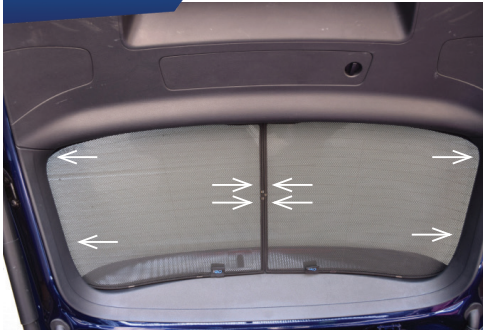

ATTACH CLIPS ON SHADE EDGES

STEP #2

INSERT CLIPS BEHIND INTERIOR TRIM

STEP #3

ENSURE SECURELY FITTED IN PLACE

CAR
SHADES

Rear Shade Installation

AUDI Q5 5DR
AU-Q5-5-B

INSERT CLIPS BEHIND INTERIOR TRIM

STEP #4

REPEAT THE PROCESS ON OTHER SHADE

STEP #5

ENSURE SECURELY FITTED IN PLACE

CAR
SHADES