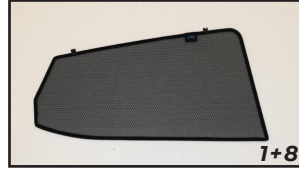

Installation Manual

AUDI Q5 5DR
AU-Q5-5-B

COMPONENTS INCLUDED

SHADES

FIXING CLIPS

CL-M02 x 8

CL-M12 x 6

CL-M13 x 2

CL-M14 x 1

Side Shade Installation

AUDI Q5 5DR
AU-Q5-5-B

COMPONENTS NEEDED:

STEP #1

ATTACH CLIPS ON SHADE EDGES

STEP #2

POSITION THE SIDE SHADE