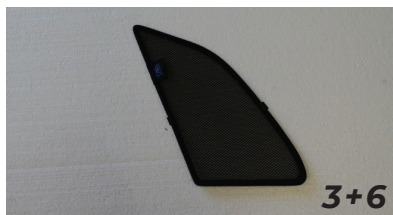

Installation Manual

AUDI Q5 5DR
AU-Q5-5-B

COMPONENTS INCLUDED

SHADES

FIXING CLIPS

CL-M02 x 8

CL-M12 x 6

CL-M13 x 2

CL-M14 x 1

Side Shade Installation

AUDI Q5 5DR
AU-Q5-5-B

COMPONENTS NEEDED:

STEP #1

ATTACH CLIPS ON SHADE EDGES

STEP #2

POSITION THE SIDE SHADE