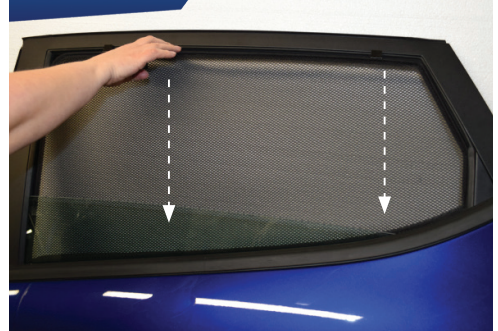

CL-M14 x 1

Side Shade Installation

AUDI Q5 5DR
AU-Q5-5-B

COMPONENTS NEEDED:

STEP #1

ATTACH CLIPS ON SHADE EDGES

STEP #2

POSITION THE SIDE SHADE

STEP #3

INSERT CLIPS INSIDE WEATHERSTRIP

STEP #4

ENSURE SECURELY FITTED IN PLACE

Quarter Light Shade Installation

AUDI Q5 5DR
AU-Q5-5-B

COMPONENTS NEEDED:

STEP #1