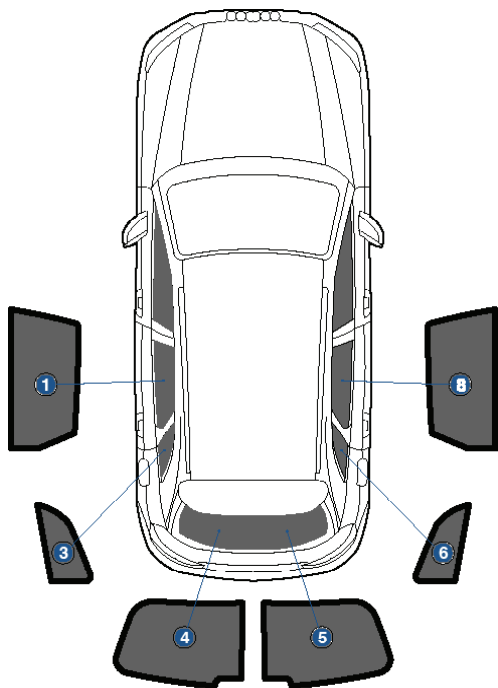

COMPONENTS INCLUDED

SHADES