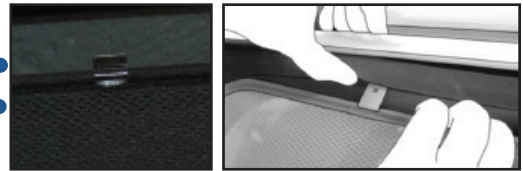

STEP #3

INSERT CLIPS INSIDE WEATHERSTRIP