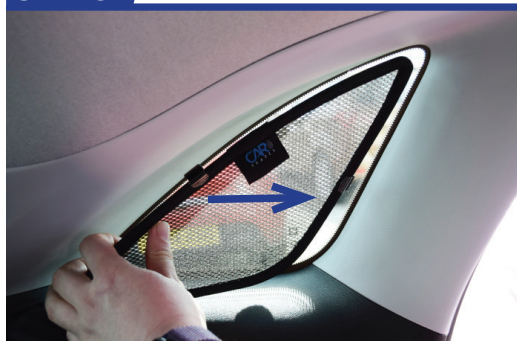

Components Needed

Port Shade Installation

STEP 1

STEP 2

STEP 3

STEP 4

STEP 5

STEP 6

Repeat this whole process for the other side.

Installation

VAUXHALL CROSSLAND X 5DR
VAU-CROS-5-A

Components Needed

Tailgate Shades

CL-M12 x 2

CL-M14 x 1

Tailgate Shade Installation