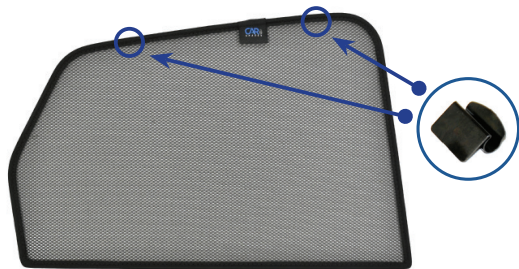

CL-M12 x 2

CL-M14 x 1

Installation

VAUXHALL CROSSLAND X 5DR
VAU-CROS-5-A

Components Needed

Side Shades

CL-M02 x 4

Side Shade Installation

STEP 1

STEP 2

STEP 3

STEP 4

STEP 5

STEP 6

Repeat step 5 & 6 for clip on the top right

Installation