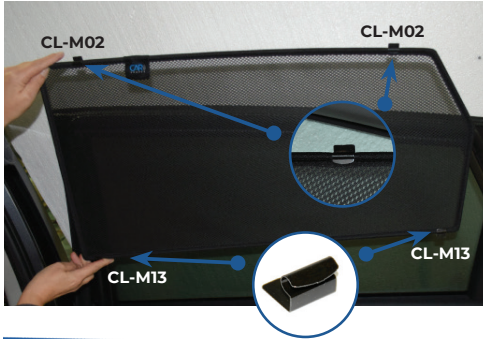

# Side Shade Installation

KIA NIRO 5DR  
KIA-NIRO-5-A

COMPONENTS NEEDED:

## STEP #1

ATTACH CLIPS ON SHADE EDGES