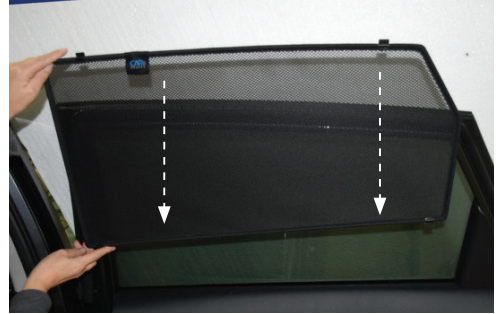

STEP #2

POSITION THE SIDE SHADE