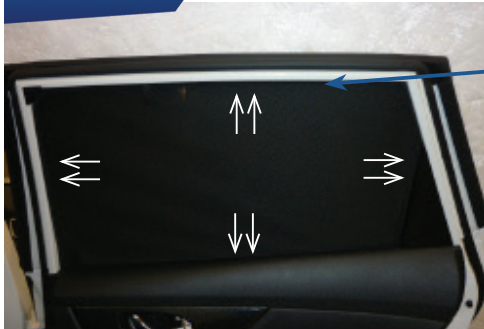

STEP #1

ATTACH CLIPS ON SHADE EDGES

STEP #2

POSITION THE SIDE SHADE

STEP #3

INSERT CLIPS INSIDE WEATHERSTRIP

STEP #4

ENSURE SECURELY FITTED IN PLACE