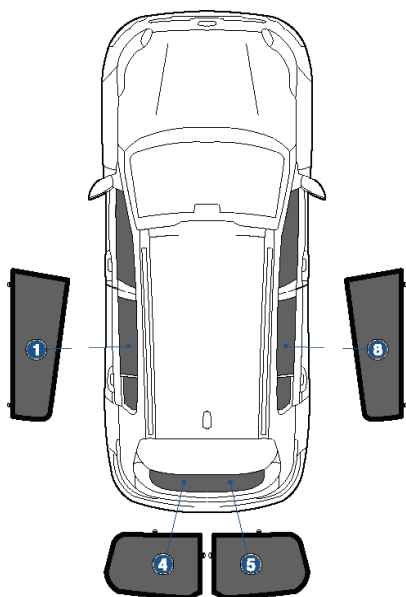

Installation Manual

KIA SPORTAGE 5DR
KIA-SPOR-5-D

COMPONENTS INCLUDED

SHADES

CAR
S H A D E S

FIXING CLIPS

CL-M02 x 4

CL-M12 x 2

CL-M13 x 4

CL-M14 x 1

Side Shade Installation

KIA SPORTAGE 5DR

KIA-SPOR-5-D

COMPONENTS NEEDED:

CL-M02 x 4

CL-M13 x 4

STEP #1

ATTACH CLIPS ON SHADE EDGES

STEP #2

POSITION THE SIDE SHADE

STEP #3

INSERT CLIPS INSIDE WEATHERSTRIP

STEP #4

ENSURE SECURELY FITTED IN PLACE