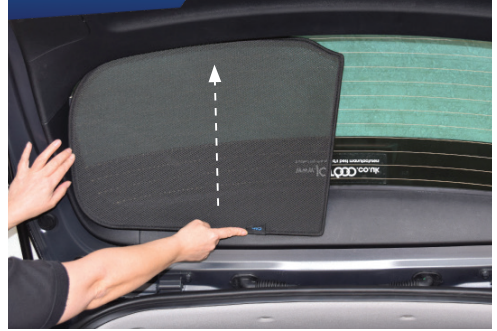

STEP #1

ATTACH CLIPS ON SHADE EDGES

STEP #2

POSITION THE SIDE SHADE

STEP #3

INSERT CLIPS INSIDE WEATHERSTRIP

STEP #4

ENSURE SECURELY FITTED IN PLACE

CAR
SHADES

Rear Shade Installation

KIA SPORTAGE 5DR

KIA-SPOR-5-D

COMPONENTS NEEDED:

STEP #1

ATTACH CLIPS ON SHADE EDGES

STEP #2

POSITION THE REAR SHADE

STEP #3

INSERT CLIPS BEHIND INTERIOR TRIM

STEP #4

REPEAT THE PROCESS ON OTHER SHADE

STEP #5

ENSURE SECURELY FITTED IN PLACE

CAR
SHADES