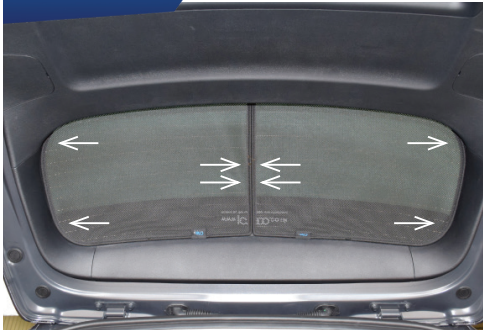

STEP #1

ATTACH CLIPS ON SHADE EDGES

STEP #2

POSITION THE SIDE SHADE

STEP #3

INSERT CLIPS INSIDE WEATHERSTRIP

STEP #4

ENSURE SECURELY FITTED IN PLACE

CAR
SHADES

Rear Shade Installation

KIA SPORTAGE 5DR

KIA-SPOR-5-D

COMPONENTS NEEDED:

STEP #1

ATTACH CLIPS ON SHADE EDGES

STEP #2

POSITION THE REAR SHADE

STEP #3

INSERT CLIPS BEHIND INTERIOR TRIM

STEP #4

REPEAT THE PROCESS ON OTHER SHADE

STEP #5

ENSURE SECURELY FITTED IN PLACE

CAR
SHADES