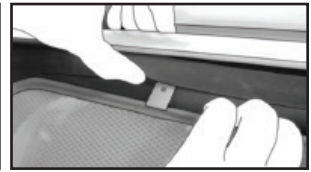

STEP #1

ATTACH CLIPS ON SHADE EDGES

STEP #2

POSITION THE SIDE SHADE

STEP #3

INSERT CLIPS INSIDE WEATHERSTRIP

STEP #4

ENSURE SECURELY FITTED IN PLACE