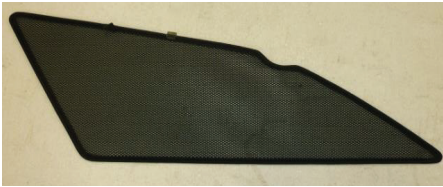

Installation Manual

FORD MONDEO ESTATE
FOR-MOND-E-C

COMPONENTS INCLUDED

x 2

x 2

x 1

FIXING CLIPS

CL-M12 x 6

CL-M02 x 2

CAR[®]
S H A D E S

Installation

FORD MONDEO ESTATE
FOR-MOND-E-C

SIDE SHADE INSTALLATION

Installation

FORD MONDEO ESTATE
FOR-MOND-E-C

PORT SHADE INSTALLATION

Installation

FORD MONDEO ESTATE
FOR-MOND-E-C

TAILGATE SHADE INSTALLATION

Repeat the above step:
the opposite side of th

Installation

FORD MONDEO ESTATE
FOR-MOND-E-C

TAILGATE SHADE INSTALLATION