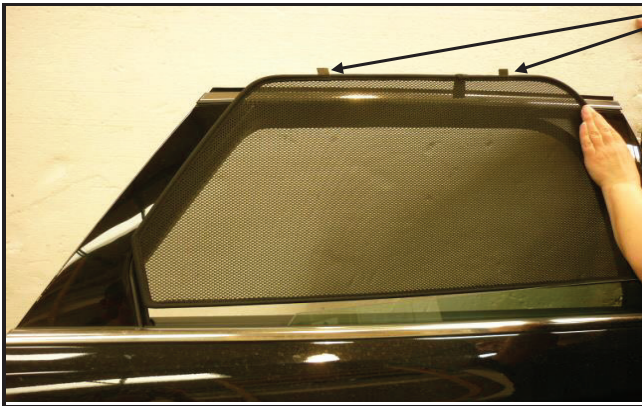

CL-M02 x 2

CAR[®]
S H A D E S

Installation

FORD MONDEO ESTATE
FOR-MOND-E-C

SIDE SHADE INSTALLATION

Installation

FORD MONDEO ESTATE
FOR-MOND-E-C

PORT SHADE INSTALLATION