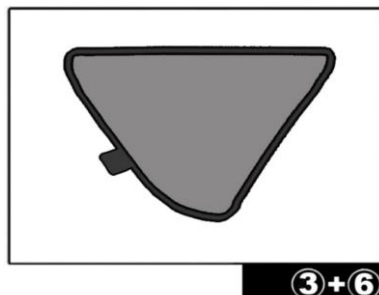

INSTALLATION INSTRUCTIONS

CITREON DS5 5 DOOR 2010-

CIT-DS5-5-A

COMPONENTS INCLUDED

SHADES

FIXING CLIPS

SIDE SHADE INSTALLATION

2nd SIDE SHADE INSTALLATION