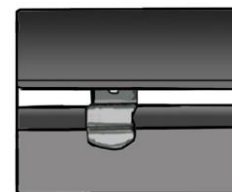

INSTALLATION INSTRUCTIONS

CITREON DS5 5 DOOR 2010-

CIT-DS5-5-A

COMPONENTS INCLUDED

SHADES

FIXING CLIPS

SIDE SHADE INSTALLATION

2nd SIDE SHADE INSTALLATION