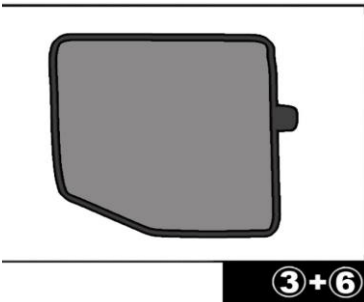

INSTALLATION INSTRUCTIONS

CITREON DS5 5 DOOR 2010-

CIT-DS5-5-A

COMPONENTS INCLUDED

SHADES

FIXING CLIPS

SIDE SHADE INSTALLATION

2nd SIDE SHADE INSTALLATION