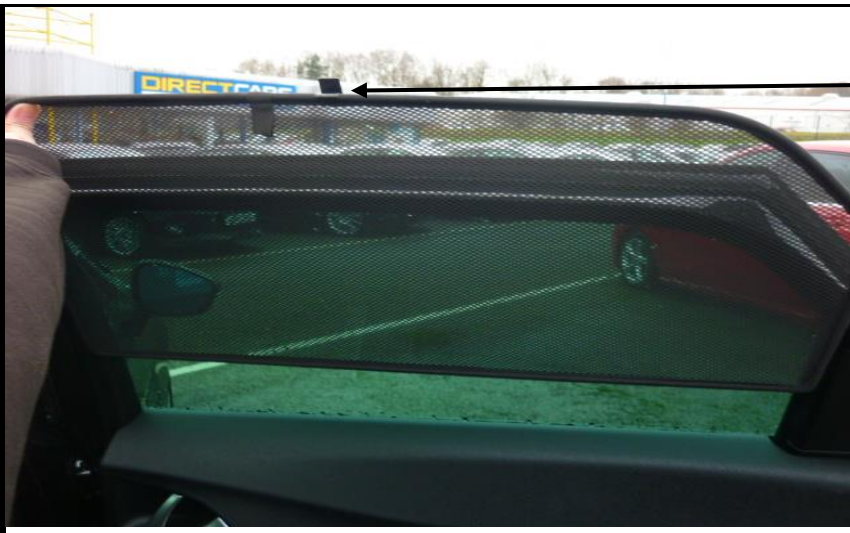

INSTALLATION INSTRUCTIONS

CITREON DS5 5 DOOR 2010-

CIT-DS5-5-A

COMPONENTS INCLUDED

SHADES

FIXING CLIPS

SIDE SHADE INSTALLATION

2nd SIDE SHADE INSTALLATION

QUARTER LIGHT SHADE INSTALLATION

Please rep on the oth side of the shades

REAR SHADE INSTALLATION

Please repeat on the other side of the rear shades

REAR SHADE INSTALLATION