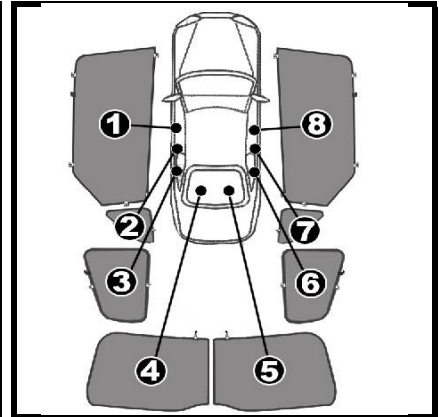

INSTALLATION INSTRUCTIONS

CITREON DS5 5 DOOR 2010-

CIT-DS5-5-A

COMPONENTS INCLUDED

SHADES

FIXING CLIPS

SIDE SHADE INSTALLATION

2nd SIDE SHADE INSTALLATION

QUARTER LIGHT SHADE INSTALLATION

Please rep on the oth side of the shades

REAR SHADE INSTALLATION

Please repeat on the other side of the rear shades

REAR SHADE INSTALLATION