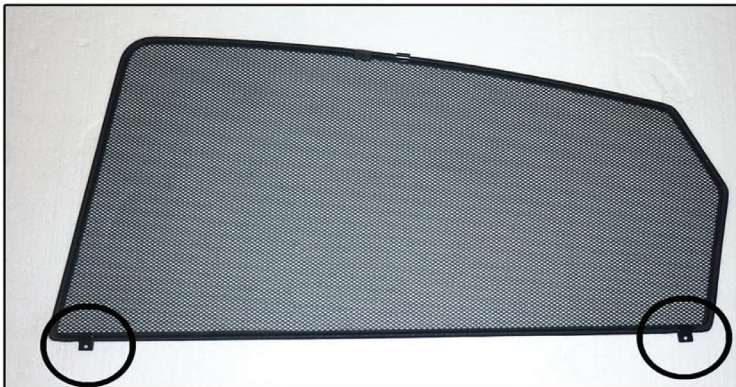

Installation Manual

TOYOTA PRIUS 5DR
TOY-PRIU-5-B

COMPONENTS INCLUDED

SIDE WINDOW X2

TAILGATE WINDOW X2

PORT WINDOW X2

PORT WINDOW X2

CL-M12 x 4

CL-M02 x 6

Installation

TOYOTA PRIUS 5DR

TOY-PRIU-5-B

SIDE SHADE INSTALLATION

Installation

TOYOTA PRIUS 5DR

TOY-PRIU-5-B