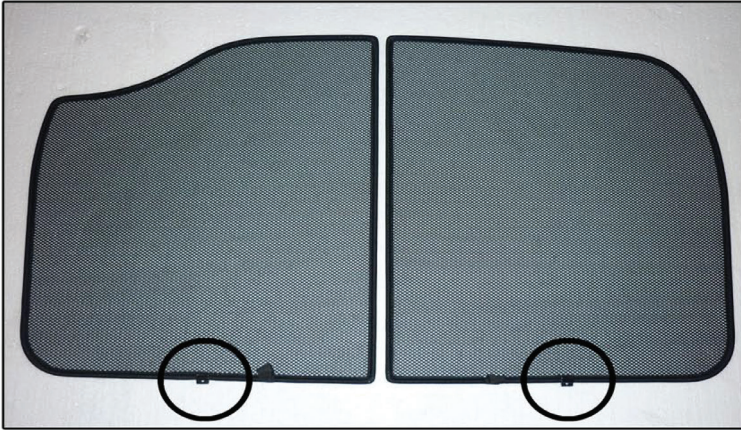

Installation

TOYOTA PRIUS 5DR

TOY-PRIU-5-B

TAILGATE SHADE INSTALLATION