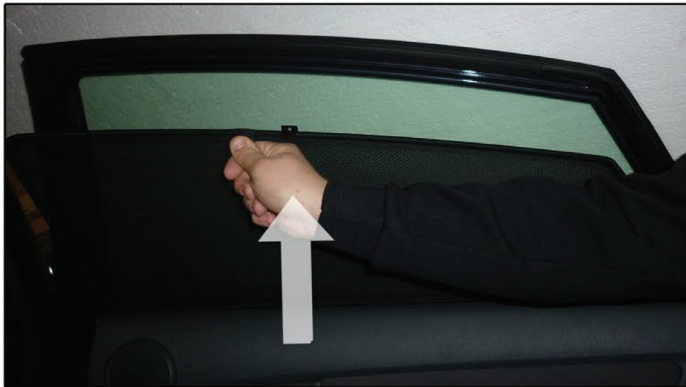

Installation

TOYOTA PRIUS 5DR

TOY-PRIU-5-B

SIDE SHADE INSTALLATION