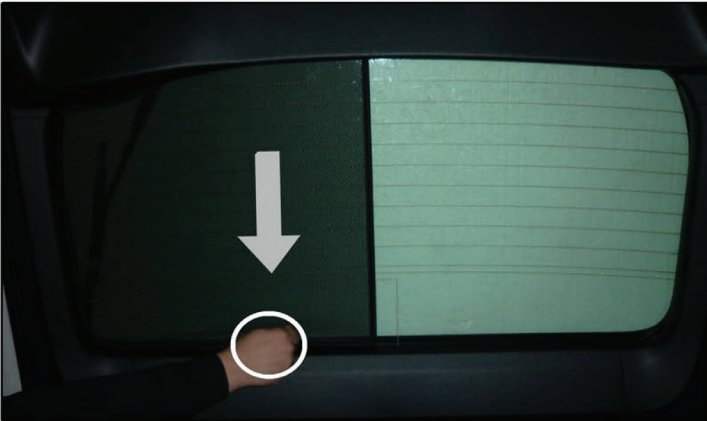

Installation

TOYOTA PRIUS 5DR

TOY-PRIU-5-B

TAILGATE SHADE INSTALLATION

Installation

TOYOTA PRIUS 5DR

TOY-PRIU-5-B

TAILGATE SHADE INSTALLATION