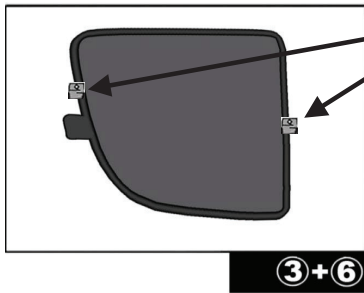

Installation Manual

MERCEDES BENZ B-CLASS 5 DR
MB-BCLS-5-B

COMPONENTS INCLUDED

FIXING CLIPS

CL-M02 x 4

CL-M12 x 2

CL-M05 x 4

CAR[®]
S H A D E S

Installation

MERCEDES BENZ B-CLASS 5 DR
MB-BCLS-5-B

SIDE SHADE INSTALLATION

Installation

MERCEDES BENZ B-CLASS 5 DR
MB-BCLS-5-B

PORT SHADE INSTALLATION

Installation

MERCEDES BENZ B-CLASS 5 DR
MB-BCLS-5-B