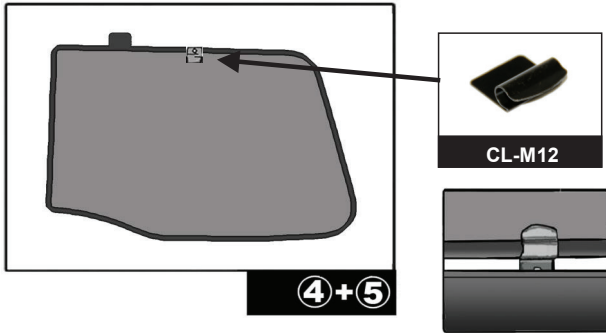

TAILGATE SHADE INSTALLATION