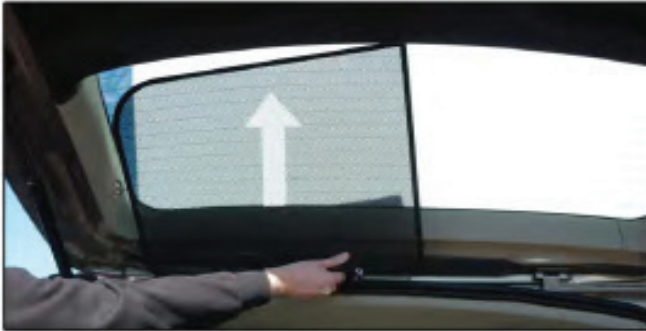

PORT SHADE INSTALLATION

X2

Installation

VAUXHALL MERIVA 5DR

VAU-MERI-5-B

TAILGATE SHADE INSTALLATION

Installation

VAUXHALL MERIVA 5DR