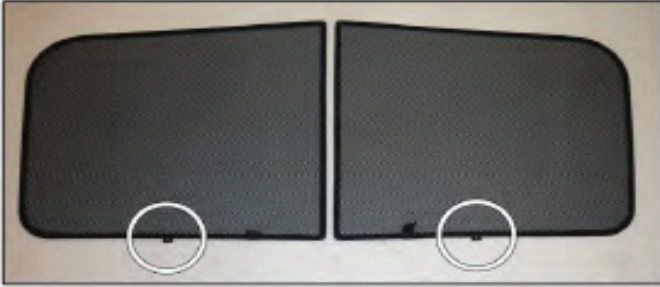

PORT SHADE INSTALLATION

X2

Installation

VAUXHALL MERIVA 5DR

VAU-MERI-5-B

TAILGATE SHADE INSTALLATION

Installation

VAUXHALL MERIVA 5DR