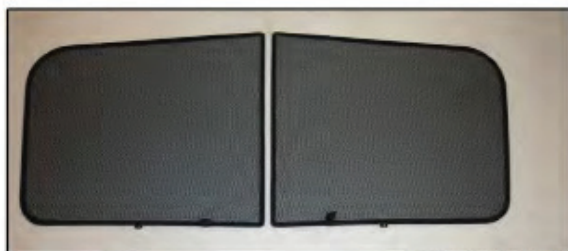

Installation Manual

VAUXHALL MERIVA 5DR
VAU-MERI-5-B

COMPONENTS INCLUDED

SIDE WINDOWS X2

PORT WINDOW X2

TAILGATE WINDOW X2

CL-M02 x 4

CL-M12 x 4

Installation

VAUXHALL MERIVA 5DR

VAU-MERI-5-B

SIDE SHADE INSTALLATION

Installation

VAUXHALL MERIVA 5DR

VAU-MERI-5-B

SIDE SHADE INSTALLATION