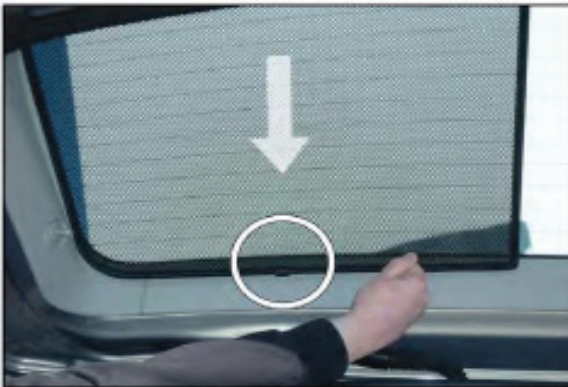

PORT SHADE INSTALLATION

X2

Installation

VAUXHALL MERIVA 5DR

VAU-MERI-5-B

TAILGATE SHADE INSTALLATION

Installation

VAUXHALL MERIVA 5DR