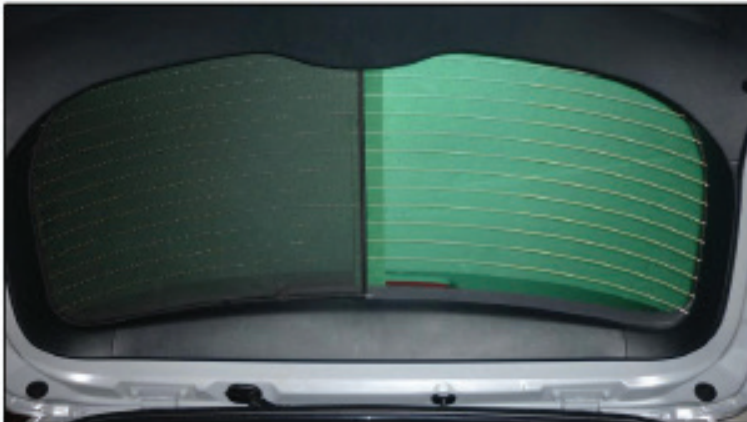

TAILGATE SHADE INSTALLATION