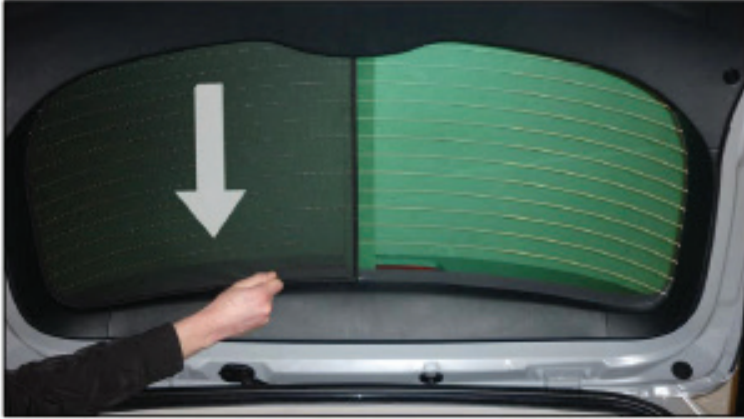

TAILGATE SHADE INSTALLATION