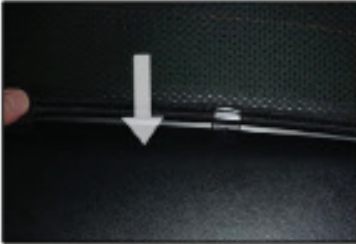

TAILGATE SHADE INSTALLATION