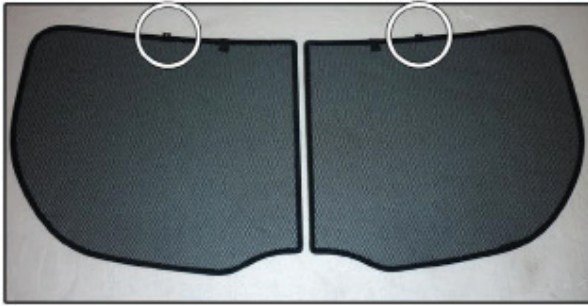

SIDE SHADE INSTALLATION

x2

Installation

HYUNDAI ix35 5DR

HYU-IX35-5-A

PORT SHADE INSTALLATION

Installation

HYUNDAI ix35 5DR

HYU-IX35-5-A

PORT SHADE INSTALLATION

x2

Installation

HYUNDAI ix35 5DR

HYU-IX35-5-A

TAILGATE SHADE INSTALLATION

Installation

HYUNDAI ix35 5DR

HYU-IX35-5-A

TAILGATE SHADE INSTALLATION

Installation

HYUNDAI ix35 5DR

HYU-IX35-5-A

TAILGATE SHADE INSTALLATION