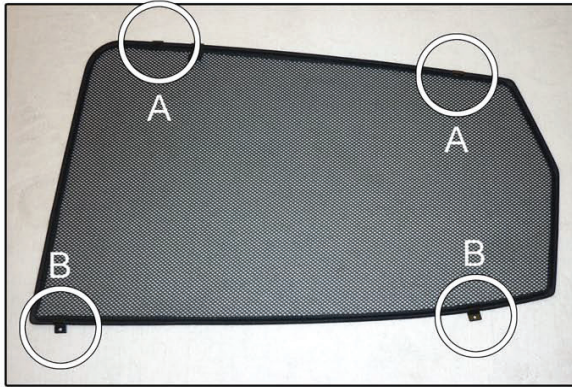

Installation Manual

HYUNDAI IX20 5DR
HYU-IX20-5-A

COMPONENTS INCLUDED

SIDE WINDOWS X2

PORT WINDOWS X2

TAILGATE WINDOW X2

FIXING CLIPS

CL-M02 x 10

CL-M12 x 4

CAR[®]
S H A D E S

Installation

HYUNDAI IX20 5DR

HYU-IX20-5-A

SIDE SHADE INSTALLATION

Installation

HYUNDAI IX20 5DR