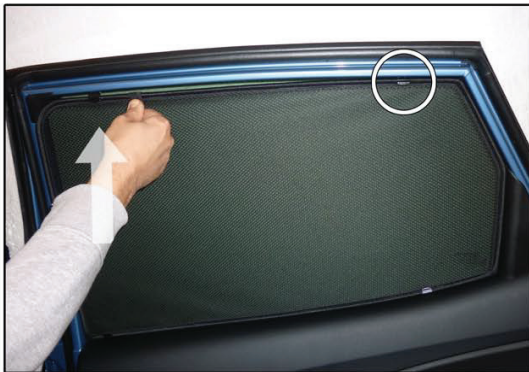

SIDE SHADE INSTALLATION