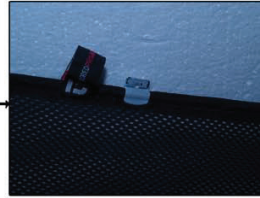

SIDE SHADE INSTALLATION