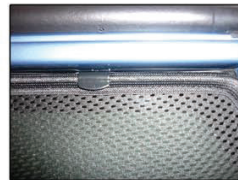

SIDE SHADE INSTALLATION