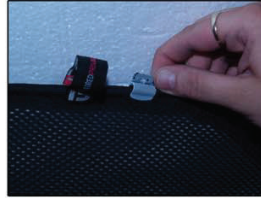

PORT SHADE INSTALLATION