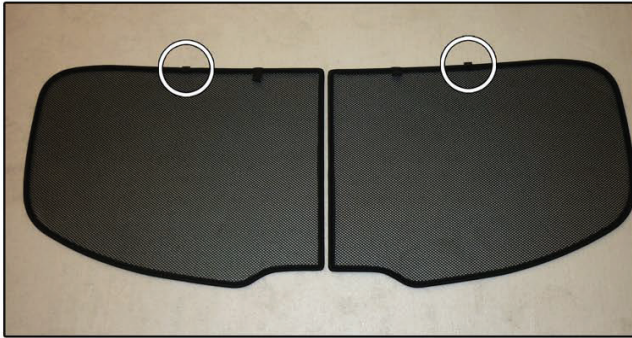

HYUNDAI IX20 5DR

HYU-IX20-5-A

PORT SHADE INSTALLATION

Installation

HYUNDAI IX20 5DR

HYU-IX20-5-A

PORT SHADE INSTALLATION

X2

Installation

HYUNDAI IX20 5DR

HYU-IX20-5-A

TAILGATE SHADE INSTALLATION

Installation

HYUNDAI IX20 5DR

HYU-IX20-5-A

TAILGATE SHADE INSTALLATION