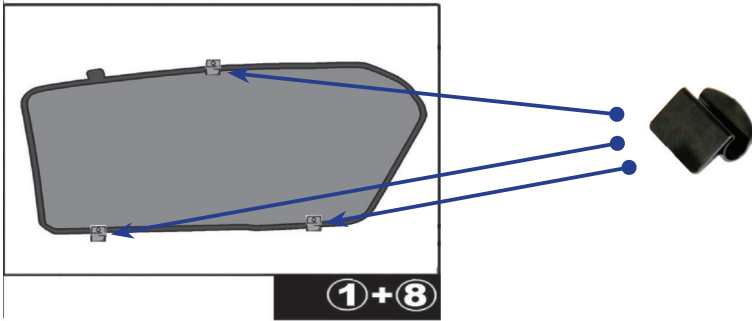

Installation Manual

LAND ROVER EVOQUE 3DR
LRO-EVO-3-A

COMPONENTS INCLUDED

x 2

x 2

FIXING CLIPS

CL-M02 x 10

CL-M14 x 1

CAR[®]
S H A D E S

Installation

LAND ROVER EVOQUE 3DR

LRO-EVO-3-A

SIDE SHADE INSTALLATION

Installation

LAND ROVER EVOQUE 3DR

LRO-EVO-3-A

TAILGATE SHADE INSTALLATION

Installation

LAND ROVER EVOQUE 3DR

LRO-EVO-3-A

TAILGATE SHADE INSTALLATION