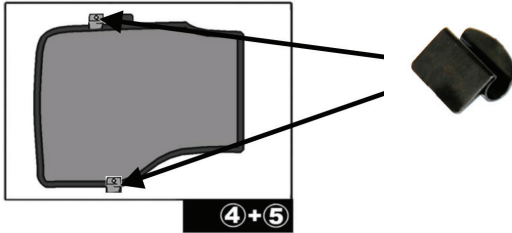

Installation Manual

LAND ROVER EVOQUE 3DR
LRO-EVO-3-A

COMPONENTS INCLUDED

x 2

x 2

FIXING CLIPS

CL-M02 x 10

CL-M14 x 1

CAR[®]
S H A D E S

Installation

LAND ROVER EVOQUE 3DR

LRO-EVO-3-A

SIDE SHADE INSTALLATION

Installation

LAND ROVER EVOQUE 3DR

LRO-EVO-3-A

TAILGATE SHADE INSTALLATION

Installation

LAND ROVER EVOQUE 3DR

LRO-EVO-3-A

TAILGATE SHADE INSTALLATION