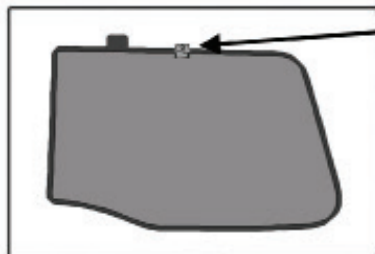

Installation

CITROEN C3 PICASSO

CIT-C3PI-5-A

REAR SHADE INSTALLATION

④+⑤