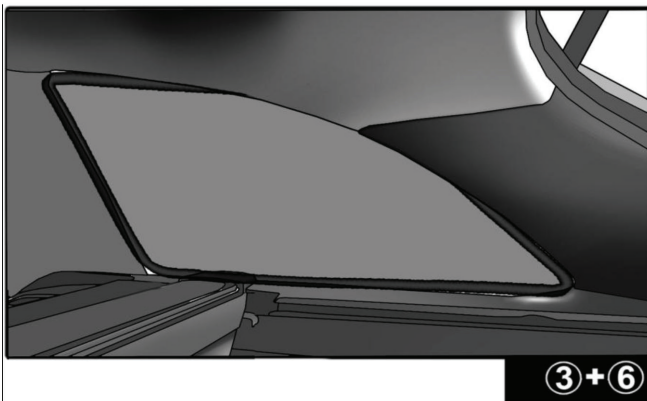

Installation Manual

FORD FOCUS ESTATE
FOR-FOCU-E-C

COMPONENTS INCLUDED

Installation

FORD FOCUS ESTATE
FOR-FOCU-E-C

SIDE SHADE INSTALLATION

Installation

FORD FOCUS ESTATE

FOR-FOCU-E-C

QUARTER LIGHT SHADE INSTALLATION

Installation

FORD FOCUS ESTATE

FOR-FOCU-E-C

REAR SHADE INSTALLATION

④+⑤

④+⑤