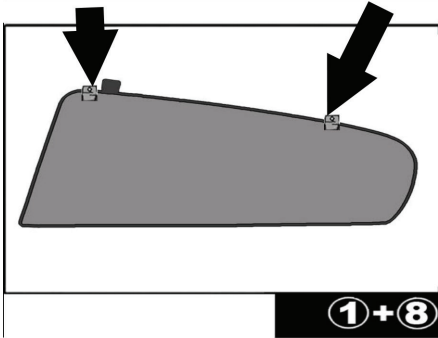

Installation Manual

FORD FOCUS ESTATE
FOR-FOCU-E-C

COMPONENTS INCLUDED

Installation

FORD FOCUS ESTATE
FOR-FOCU-E-C

SIDE SHADE INSTALLATION

Installation

FORD FOCUS ESTATE

FOR-FOCU-E-C

QUARTER LIGHT SHADE INSTALLATION

Installation

FORD FOCUS ESTATE

FOR-FOCU-E-C

REAR SHADE INSTALLATION

④+⑤

④+⑤