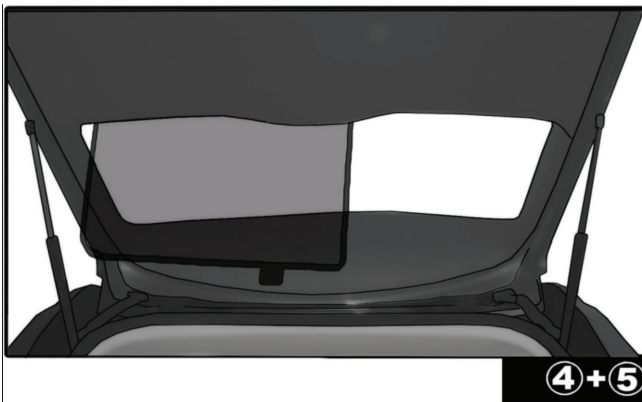

FOR-FOCU-E-C

QUARTER LIGHT SHADE INSTALLATION

Installation

FORD FOCUS ESTATE

FOR-FOCU-E-C

REAR SHADE INSTALLATION

④+⑤

④+⑤