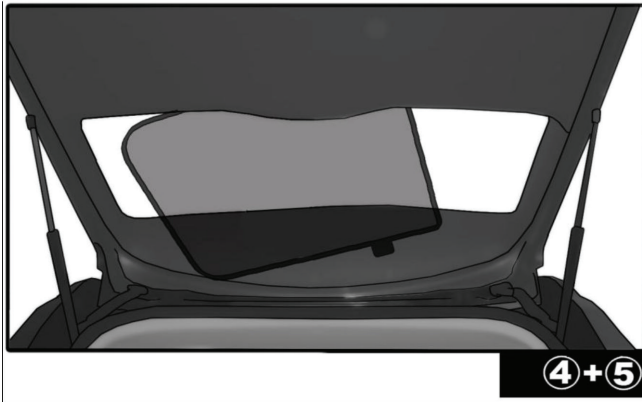

FOR-FOCU-E-C

QUARTER LIGHT SHADE INSTALLATION

Installation

FORD FOCUS ESTATE

FOR-FOCU-E-C

REAR SHADE INSTALLATION

④+⑤

④+⑤