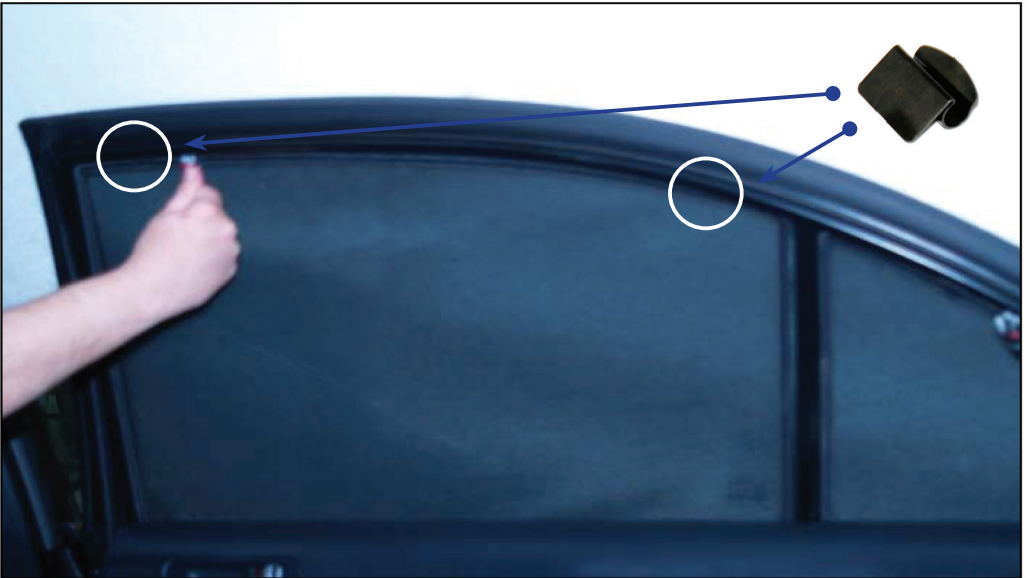

SIDE SHADE INSTALLATION