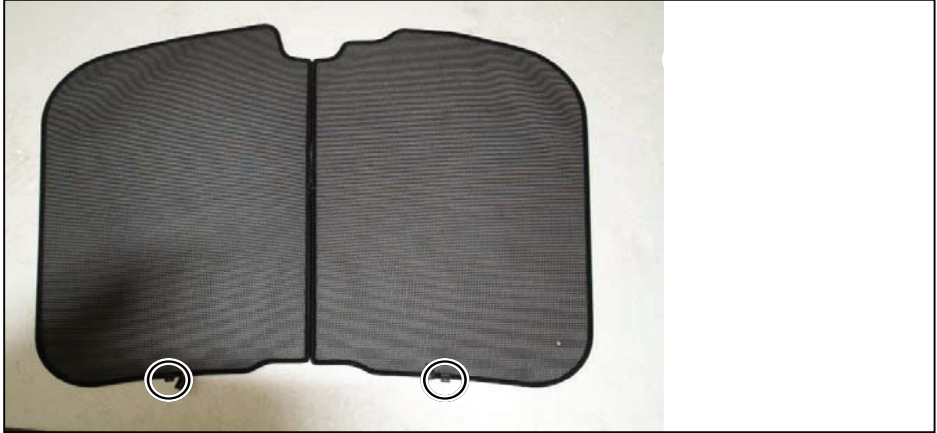

REAR SHADE INSTALLATION