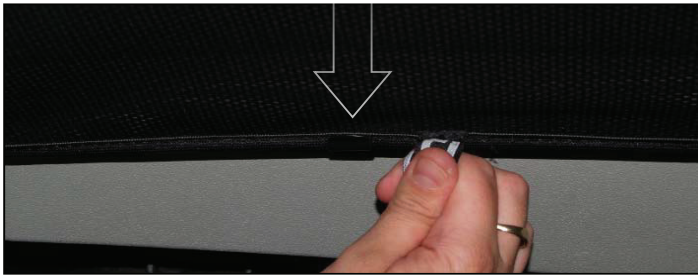

REAR SHADE INSTALLATION