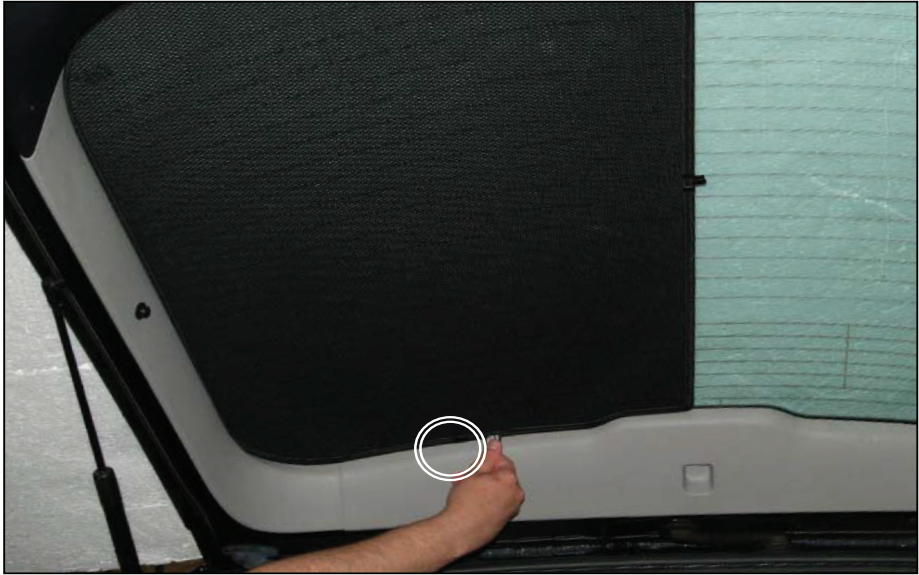

REAR SHADE INSTALLATION