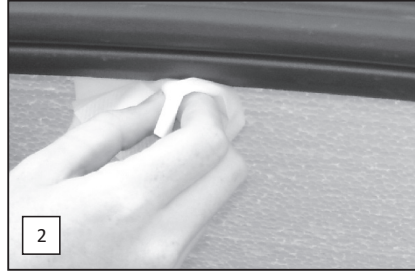

CL-W01 x 1

CAR
SHADES

Installation

MERCEDES BENZ C CLASS 4 DOOR
MB-CCLS-4-B

SIDE SHADE INSTALLATION

Installation

MERCEDES BENZ C CLASS 4 DOOR
MB-CCLS-4-B

TAILGATE SHADE INSTALLATION