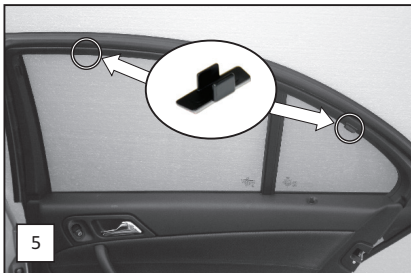

Installation Manual

MERCEDES BENZ C CLASS 4 DOOR
MB-CCLS-4-B

COMPONENTS INCLUDED

x 2

x 2

FIXING CLIPS

CL-M01 x 2

CL-P03 x 4

CL-W01 x 1

CAR
SHADES

Installation

MERCEDES BENZ C CLASS 4 DOOR
MB-CCLS-4-B

SIDE SHADE INSTALLATION

Installation

MERCEDES BENZ C CLASS 4 DOOR
MB-CCLS-4-B

TAILGATE SHADE INSTALLATION