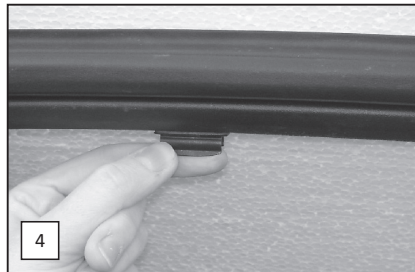

Installation Manual

MERCEDES BENZ C CLASS 4 DOOR
MB-CCLS-4-B

COMPONENTS INCLUDED

x 2

x 2

FIXING CLIPS

CL-M01 x 2

CL-P03 x 4

CL-W01 x 1

CAR
SHADES

Installation

MERCEDES BENZ C CLASS 4 DOOR
MB-CCLS-4-B

SIDE SHADE INSTALLATION

Installation

MERCEDES BENZ C CLASS 4 DOOR
MB-CCLS-4-B

TAILGATE SHADE INSTALLATION