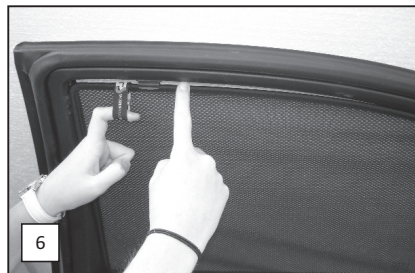

CL-W01 x 1

CAR
SHADES

Installation

MERCEDES BENZ C CLASS 4 DOOR
MB-CCLS-4-B

SIDE SHADE INSTALLATION

Installation

MERCEDES BENZ C CLASS 4 DOOR
MB-CCLS-4-B

TAILGATE SHADE INSTALLATION