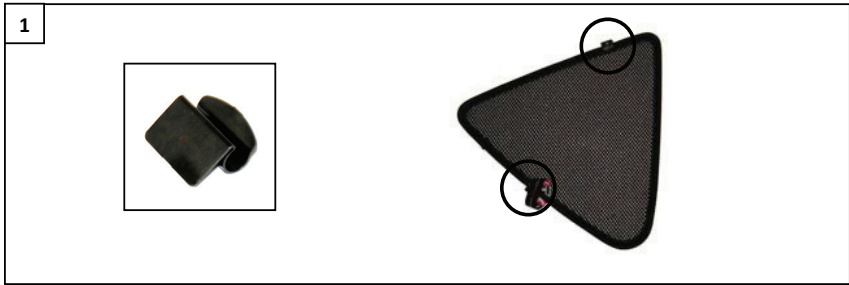

Installation Manual

MERCEDES BENZ A CLASS 5DR
MB-ACLS-5-B

COMPONENTS INCLUDED

FIXING CLIPS

CL-M02 x 6

CL-P02 x 2

CL-W01 x 1

CAR
SHADES

Installation

MERCEDES BENZ A CLASS 5DR

MB-ACLS-5-B

SIDE SHADE INSTALLATION

Installation

MERCEDES BENZ A CLASS 5DR

MB-ACLS-5-B

PORT SHADE INSTALLATION