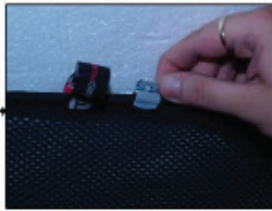

Installation Manual

MAZDA 6 5DR
MAZ-6-5-B

COMPONENTS INCLUDED

CL-M12 x 4

CL-M02 x 2

CL-M04 x 2

CL-M14 x 1

Installation

MAZDA 6 5DR
MAZ-6-5-B

SIDE SHADE INSTALLATION

Installation

MAZDA 6 5DR
MAZ-6-5-B

SIDE SHADE INSTALLATION

Installation

MAZDA 6 5DR
MAZ-6-5-B

SIDE SHADE INSTALLATION