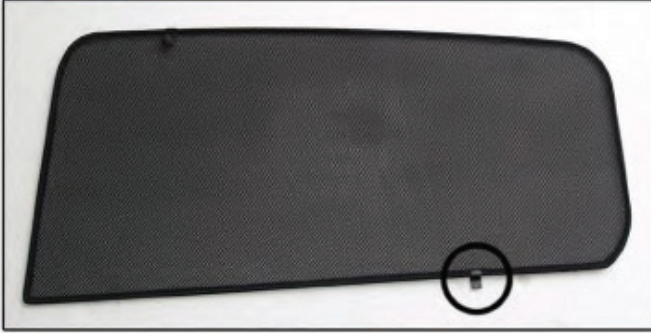

SIDE SHADE INSTALLATION