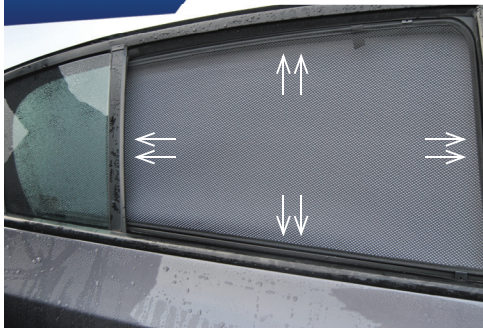

Side Shade Installation

CHEVROLET CRUZE 5DR
CHE-CRUZ-5-A

COMPONENTS NEEDED:

STEP #1

ATTACH CLIPS ON SHADE EDGES

STEP #2

POSITION THE SIDE SHADE

STEP #3

INSERT CLIPS INSIDE WEATHERSTRIP

STEP #4

CHECK EDGES FOR FITTING

CAR
SHADES

Rear Shade Installation

CHEVROLET CRUZE 5DR
CHE-CRUZ-5-A

COMPONENTS NEEDED:

STEP #1

CHECK EDGES FOR FITTING