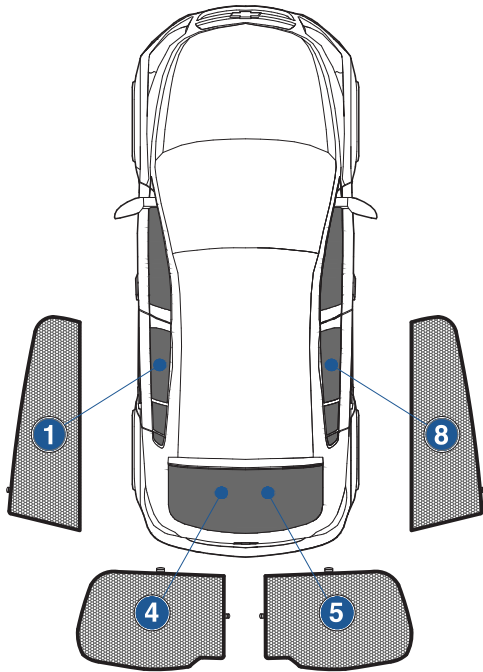

Installation Manual

CHEVROLET CRUZE 5DR
CHE-CRUZ-5-A

COMPONENTS INCLUDED

SHADES

FIXING CLIPS

CL-M02 x 4

CL-M12 x 2

CL-M14 x 1

Side Shade Installation

CHEVROLET CRUZE 5DR
CHE-CRUZ-5-A

COMPONENTS NEEDED:

STEP #1

ATTACH CLIPS ON SHADE EDGES

STEP #2

POSITION THE SIDE SHADE

STEP #3

INSERT CLIPS INSIDE WEATHERSTRIP

STEP #4

CHECK EDGES FOR FITTING

CAR
SHADES

Rear Shade Installation

CHEVROLET CRUZE 5DR
CHE-CRUZ-5-A

COMPONENTS NEEDED:

STEP #1