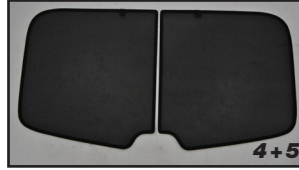

Side Shade Installation

CHEVROLET CRUZE 5DR
CHE-CRUZ-5-A

COMPONENTS NEEDED:

STEP #1

ATTACH CLIPS ON SHADE EDGES

STEP #2

POSITION THE SIDE SHADE

STEP #3

INSERT CLIPS INSIDE WEATHERSTRIP

STEP #4

CHECK EDGES FOR FITTING

CAR
SHADES

Rear Shade Installation

CHEVROLET CRUZE 5DR
CHE-CRUZ-5-A

COMPONENTS NEEDED:

STEP #1