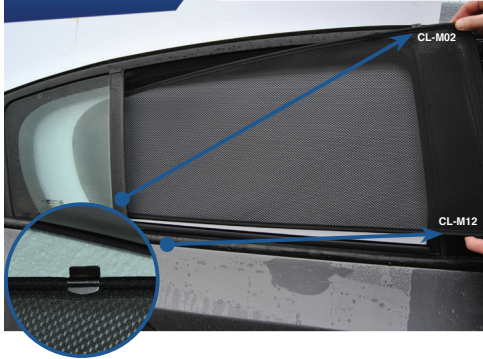

Side Shade Installation

CHEVROLET CRUZE 5DR
CHE-CRUZ-5-A

COMPONENTS NEEDED:

STEP #1

ATTACH CLIPS ON SHADE EDGES

STEP #2

POSITION THE SIDE SHADE

STEP #3

INSERT CLIPS INSIDE WEATHERSTRIP

STEP #4

CHECK EDGES FOR FITTING

CAR
SHADES

Rear Shade Installation

CHEVROLET CRUZE 5DR
CHE-CRUZ-5-A

COMPONENTS NEEDED:

STEP #1