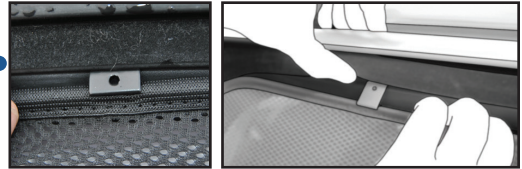

Side Shade Installation

CHEVROLET CRUZE 5DR
CHE-CRUZ-5-A

COMPONENTS NEEDED:

STEP #1

ATTACH CLIPS ON SHADE EDGES

STEP #2

POSITION THE SIDE SHADE

STEP #3

INSERT CLIPS INSIDE WEATHERSTRIP

STEP #4

CHECK EDGES FOR FITTING

CAR
SHADES

Rear Shade Installation

CHEVROLET CRUZE 5DR
CHE-CRUZ-5-A

COMPONENTS NEEDED:

STEP #1