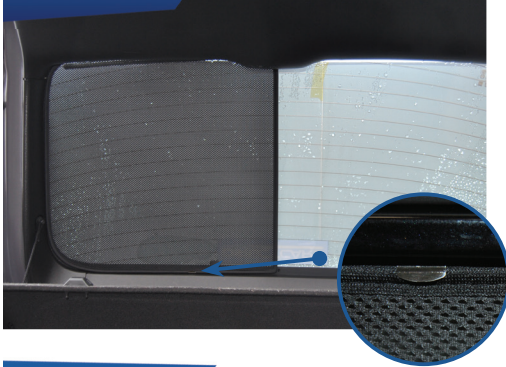

INSERT CLIPS INSIDE WEATHERSTRIP

STEP #4

CHECK EDGES FOR FITTING

CAR
SHADES

Rear Shade Installation

CHEVROLET CRUZE 5DR
CHE-CRUZ-5-A

COMPONENTS NEEDED:

STEP #1

ATTACH CLIPS ON SHADE EDGES

STEP #2

POSITION THE REAR SHADE

STEP #3

INSERT CLIPS INSIDE WINDOW CORNERS

STEP #4

REPEAT THE PROCESS ON OTHER SHADE

STEP #5

CHECK EDGES FOR FITTING