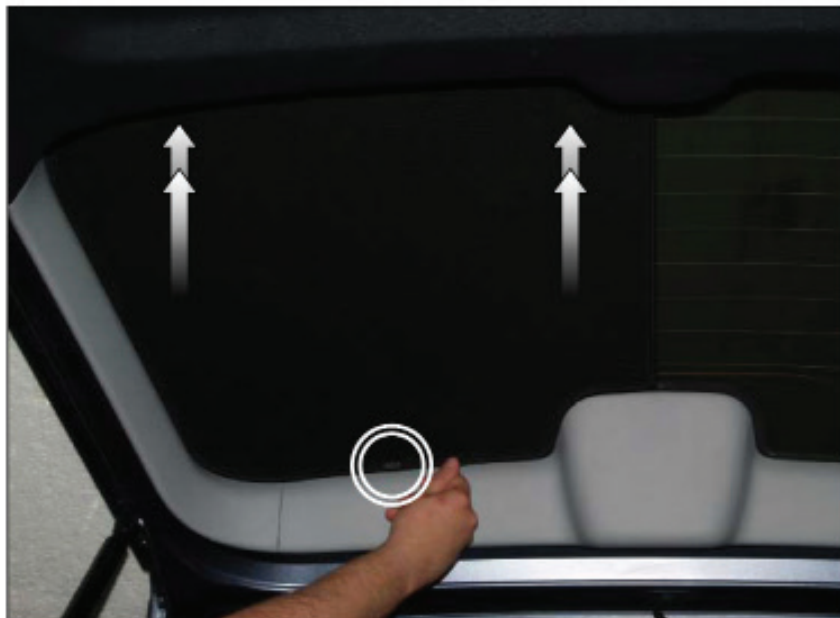

REAR SHADE INSTALLATION