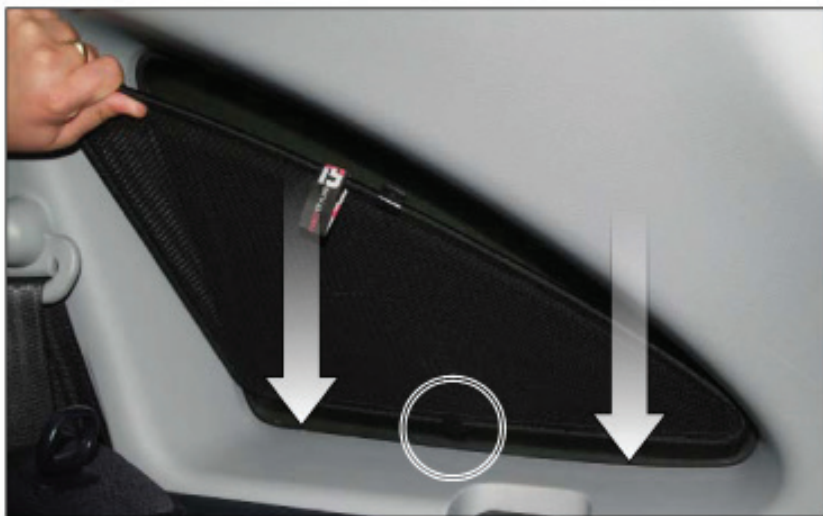

LOAD AREA SHADE INSTALLATION