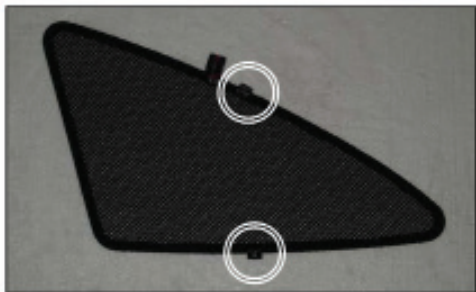

LOAD AREA SHADE INSTALLATION