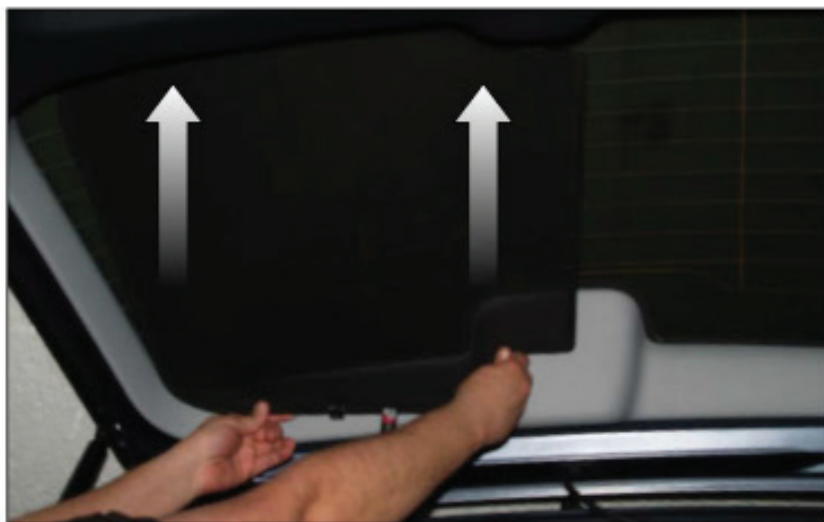

HON-CRV-5-B

LOAD AREA SHADE INSTALLATION

X2

Installation

HONDA CR-V 5DR
HON-CRV-5-B

REAR SHADE INSTALLATION

Installation

HONDA CR-V 5DR