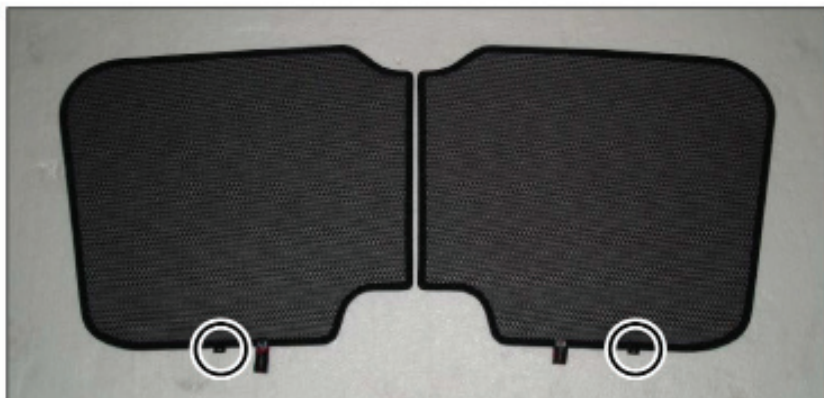

HON-CRV-5-B

LOAD AREA SHADE INSTALLATION

X2

Installation

HONDA CR-V 5DR
HON-CRV-5-B

REAR SHADE INSTALLATION

Installation

HONDA CR-V 5DR