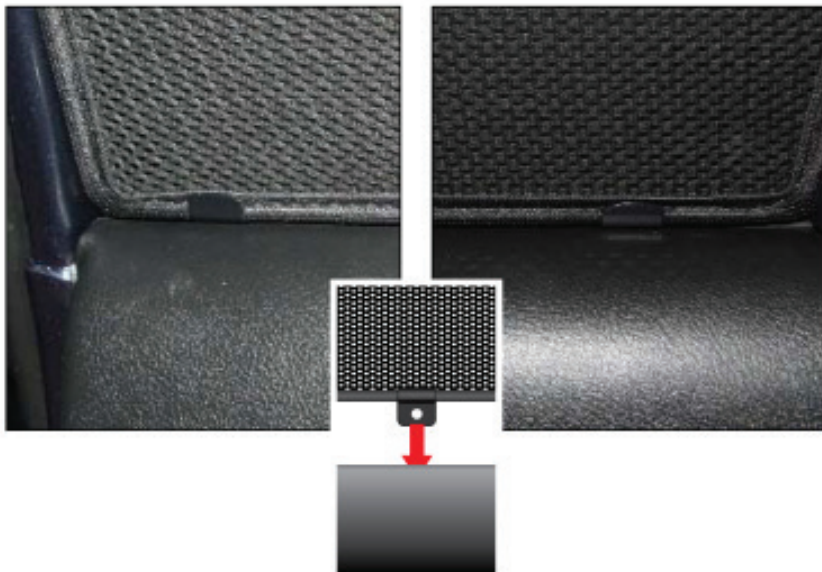

SIDE SHADE INSTALLATION

Installation

HONDA CR-V 5DR

HON-CRV-5-B

SIDE SHADE INSTALLATION

Installation

HONDA CR-V 5DR

HON-CRV-5-B