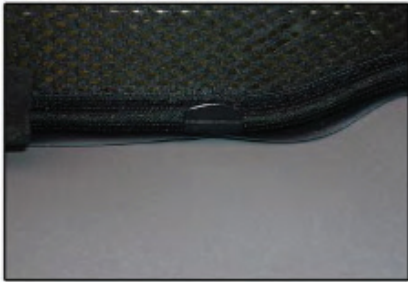

TAILGATE SHADE INSTALLATION