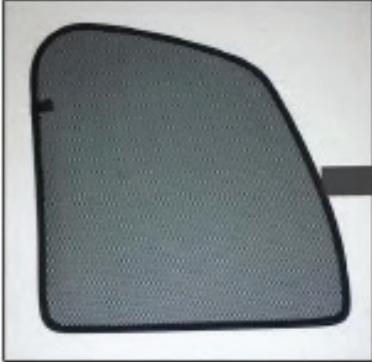

PORT SHADE INSTALLATION