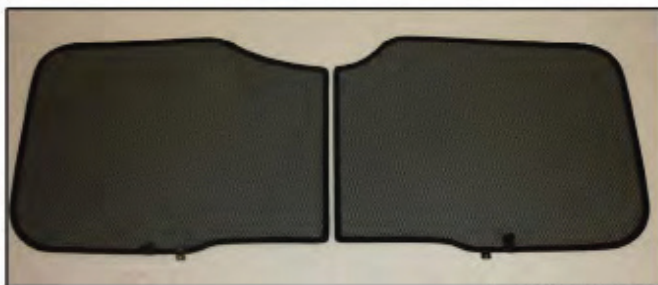

Installation Manual

FIAT MULTIPLA 5DR
FIA-MULT-5-A

COMPONENTS INCLUDED

SIDE WINDOWS X2

PORT WINDOW X2

TAILGATE WINDOW X2

CL-M02 x 4

CL-M12 x 2