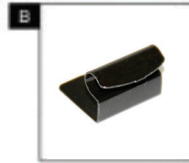

Installation Manual

FIAT MULTIPLA 5DR
FIA-MULT-5-A

COMPONENTS INCLUDED

SIDE WINDOWS X2

PORT WINDOW X2

TAILGATE WINDOW X2

CL-M02 x 4

CL-M12 x 2

CL-M13 x 4

Installation

FIAT MULTIPLA 5DR

FIA-MULT-5-A

SIDE SHADE INSTALLATION

Installation

FIAT MULTIPLA 5DR

FIA-MULT-5-A