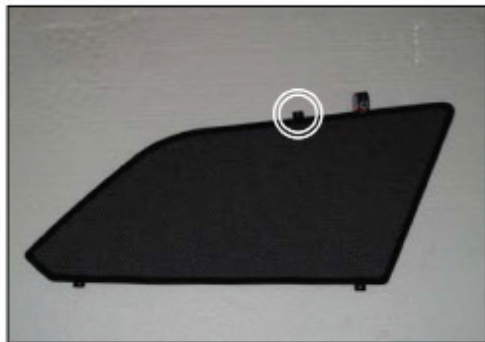

SIDE SHADE INSTALLATION

X2

Installation

DODGE JOURNEY
DOD-JOUR-5-A

LOAD AREA SHADE INSTALLATION

Installation

DODGE JOURNEY
DOD-JOUR-5-A

LOAD AREA SHADE INSTALLATION

Installation

DODGE JOURNEY
DOD-JOUR-5-A

LOAD AREA SHADE INSTALLATION

Installation

DODGE JOURNEY
DOD-JOUR-5-A

REAR SHADE INSTALLATION

X4

Installation