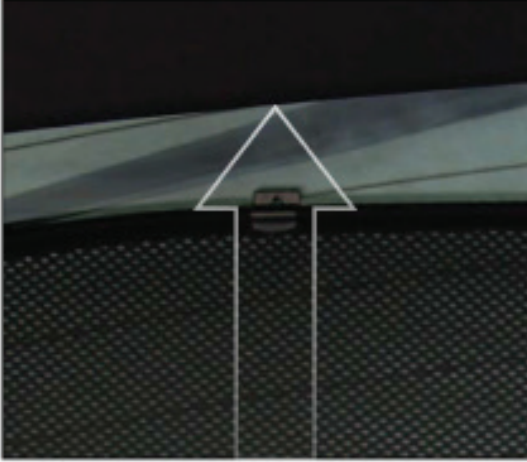

REAR SHADE INSTALLATION