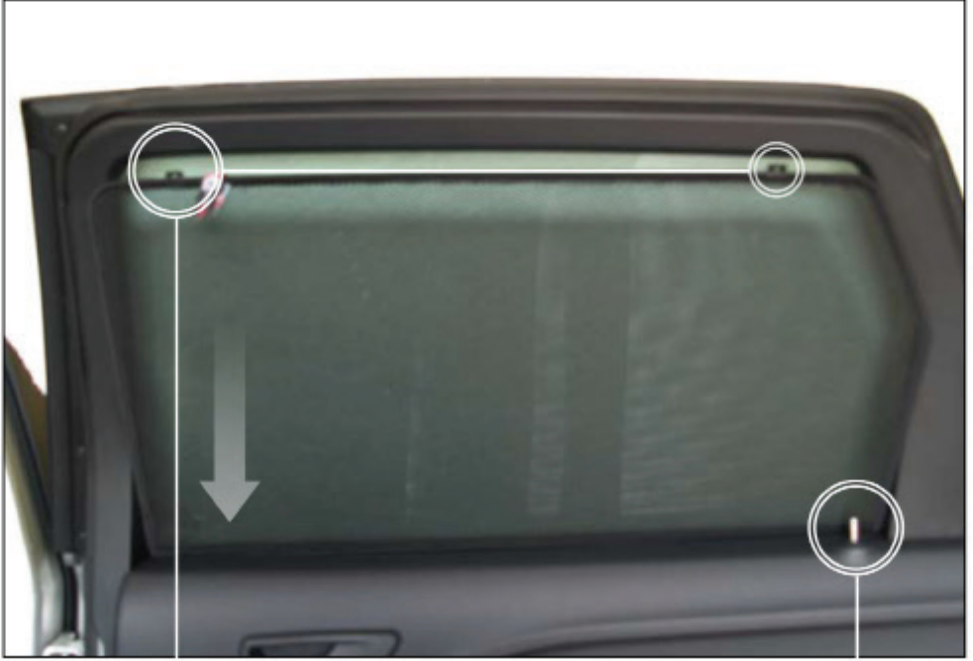

SIDE SHADE INSTALLATION

X2

X2

Installation

DODGE JOURNEY
DOD-JOUR-5-A

SIDE SHADE INSTALLATION

Installation

DODGE JOURNEY
DOD-JOUR-5-A