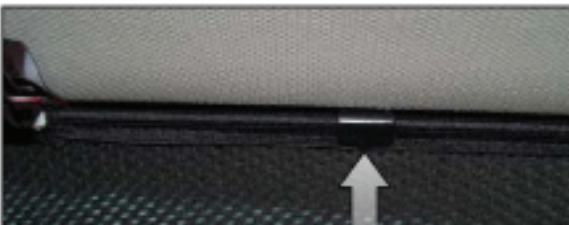

LOAD AREA SHADE INSTALLATION