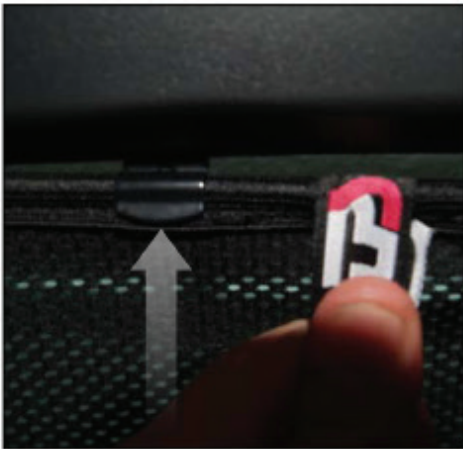

SIDE SHADE INSTALLATION

X2

X2

Installation

DODGE JOURNEY
DOD-JOUR-5-A

SIDE SHADE INSTALLATION

Installation

DODGE JOURNEY
DOD-JOUR-5-A