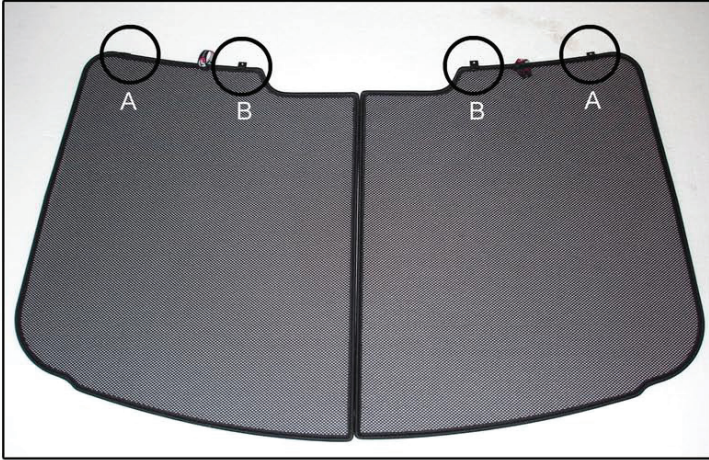

Installation

BMW 3 SERIES 2DR

BMW-3SER-2-B

TAILGATE SHADE INSTALLATION