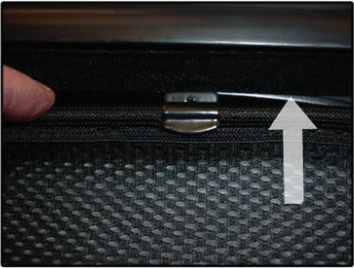

Installation

AUDI A6 ESTATE

AU-A6-E-A

SIDE SHADE INSTALLATION

Installation

AUDI A6 ESTATE

AU-A6-E-A

PORT SHADE INSTALLATION