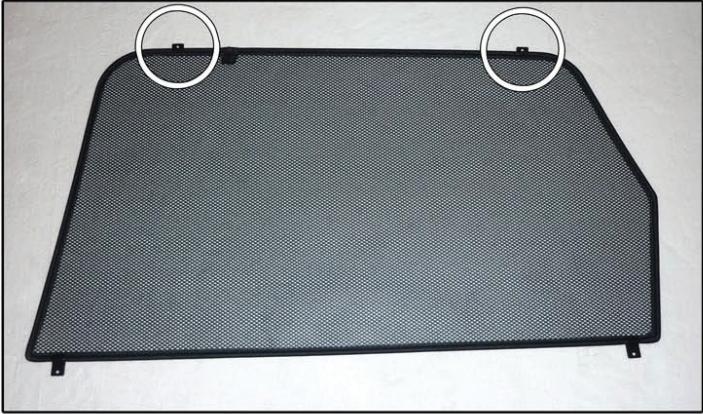

CL-M02 x 6

CL-M01 x 4

Installation

AUDI A6 ESTATE

AU-A6-E-A

SIDE SHADE INSTALLATION