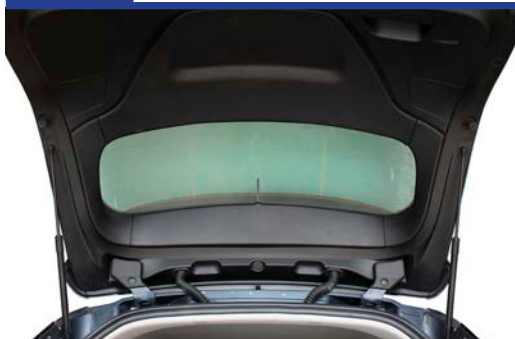

Installation

RENAULT MEGANE ESTATE
REN-MEGA-E-C

Components Needed

Tailgate Shades

CL-M12 x 2

CL-M14 x 1

Tailgate Shade Installation

STEP 1

STEP 2

STEP 3

STEP 4

STEP 5

STEP 6

Installation

RENAULT MEGANE ESTATE
REN-MEGA-E-C

Tailgate Shade Installation