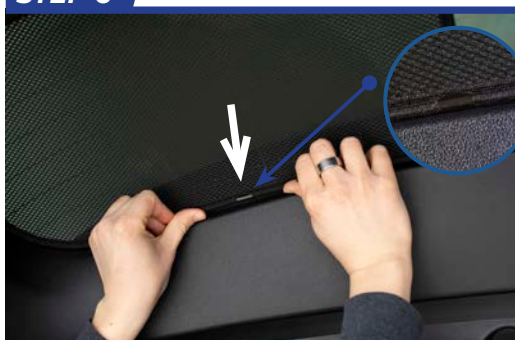

STEP 2

STEP 3

STEP 4

STEP 5

STEP 6

Installation

RENAULT MEGANE ESTATE
REN-MEGA-E-C

Tailgate Shade Installation