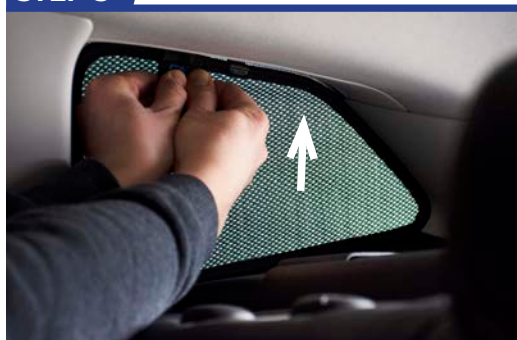

STEP 10

STEP 11

Repeat this whole process for the other side.

Installation

RENAULT MEGANE ESTATE
REN-MEGA-E-C

Components Needed

Port Shades

CL-M02 x 2

Port Shade Installation

STEP 1

STEP 2

STEP 3

STEP 4

STEP 5

STEP 6

Repeat this whole process for the other side.