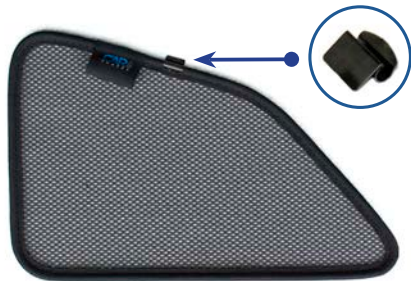

Installation

RENAULT MEGANE ESTATE
REN-MEGA-E-C

Components Needed

Port Shade Installation

STEP 1