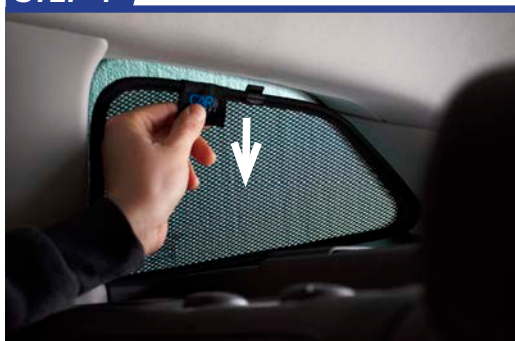

STEP 10

STEP 11

Repeat this whole process for the other side.

Installation

RENAULT MEGANE ESTATE
REN-MEGA-E-C

Components Needed

Port Shades

CL-M02 x 2

Port Shade Installation

STEP 1

STEP 2

STEP 3

STEP 4

STEP 5

STEP 6

Repeat this whole process for the other side.