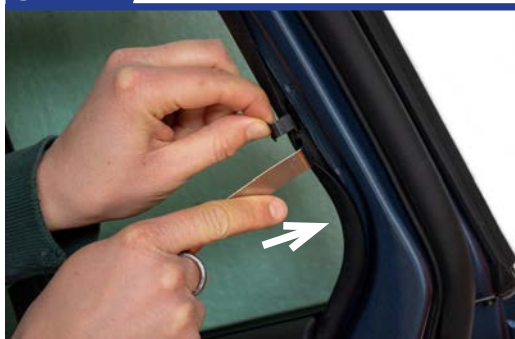

Installation

RENAULT MEGANE ESTATE
REN-MEGA-E-C

Components Needed

Side Shade Installation

STEP 1

STEP 2

STEP 3

STEP 4

STEP 5

STEP 6

Repeat steps 3 & 4 for the other M05 clip