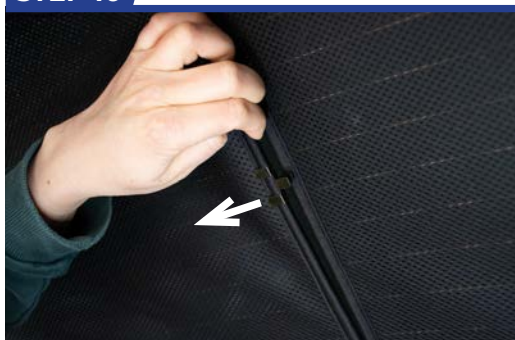

Installation

RENAULT MEGANE ESTATE
REN-MEGA-E-C

Tailgate Shade Installation

STEP 7

Repeat this whole process for the other side.

STEP 8

STEP 9

STEP 10

STEP 11

STEP 12