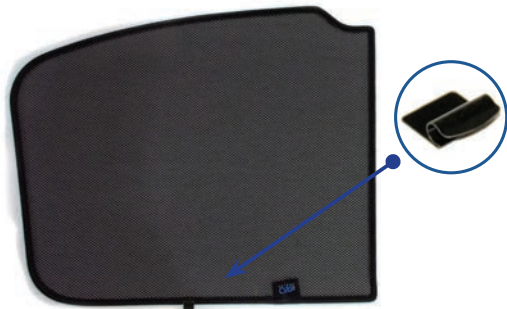

Installation

SEAT TARRACO 5DR
SEA-TARR-5-A

Components Needed

Tailgate Shade Installation

STEP 1