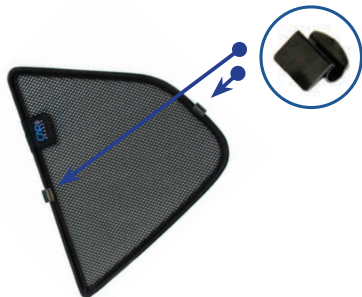

Installation

SEAT TARRACO 5DR
SEA-TARR-5-A

Components Needed

Port Shade Installation

STEP 1