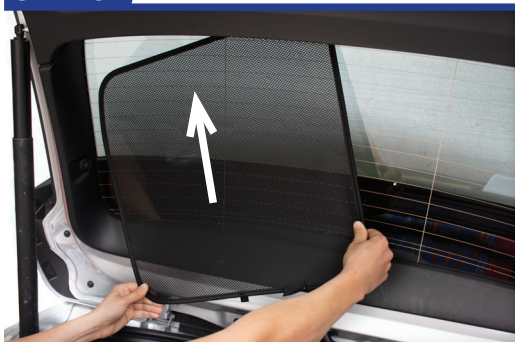

Installation

VOLVO XC40 5DR
VOL-XC40-5-A

Components Needed

Tailgate Shade Installation

STEP 1

STEP 2

STEP 3

STEP 4

STEP 5

STEP 6