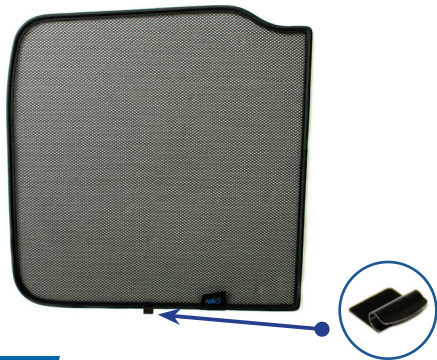

Installation

VOLVO XC40 5DR
VOL-XC40-5-A

Components Needed

Tailgate Shade Installation

STEP 1