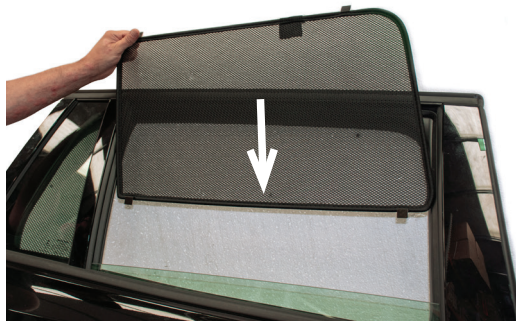

Side Shade Installation

STEP 1

STEP 2

STEP 3

STEP 4

STEP 5

STEP 6

Installation

VOLVO V60 5DR
VOL-V60-E-B

Side Shade Installation

STEP 7

STEP 8

STEP 9

STEP 10

STEP 11

STEP 12

Repeat this whole process for the other side.

Installation

VOLVO V60 5DR
VOL-V60-E-B

Components Needed

Port Shades

CL-M12 x 2

Port Shade Installation

STEP 1