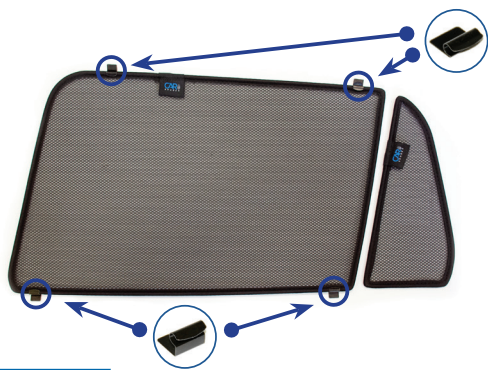

Side Shade Installation

STEP 1