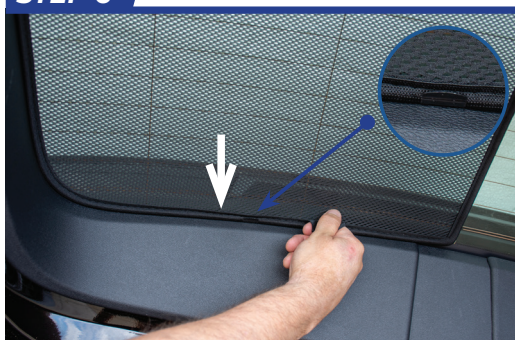

Installation

VOLVO V60 5DR
VOL-V60-E-B

Components Needed

Tailgate Shade Installation

STEP 1

STEP 2

STEP 3

STEP 4

STEP 5

STEP 6