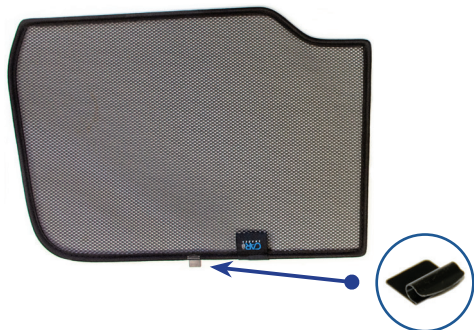

Components Needed

Tailgate Shades

CL-M12 x 2

CL-M14 x 1

Tailgate Shade Installation

STEP 1

STEP 2

STEP 3