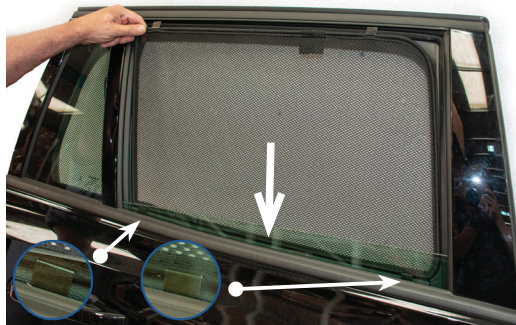

Side Shade Installation

STEP 1

STEP 2

STEP 3

STEP 4

STEP 5

STEP 6

Installation

VOLVO V60 5DR
VOL-V60-E-B

Side Shade Installation

STEP 7

STEP 8

STEP 9

STEP 10

STEP 11

STEP 12

Repeat this whole process for the other side.

Installation

VOLVO V60 5DR
VOL-V60-E-B

Components Needed

Port Shades

CL-M12 x 2

Port Shade Installation

STEP 1