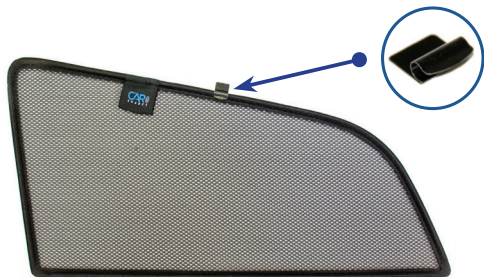

Repeat this whole process for the other side.

Installation

VOLVO V60 5DR
VOL-V60-E-B

Components Needed

Port Shades

CL-M12 x 2

Port Shade Installation

STEP 1