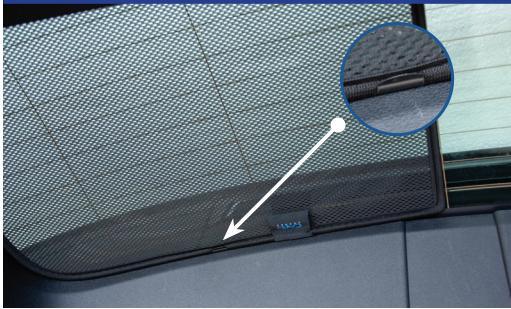

STEP 4

STEP 5

STEP 6

Installation

VOLVO V60 5DR
VOL-V60-E-B

Tailgate Shade Installation

STEP 7

Repeat this whole process for the other side.