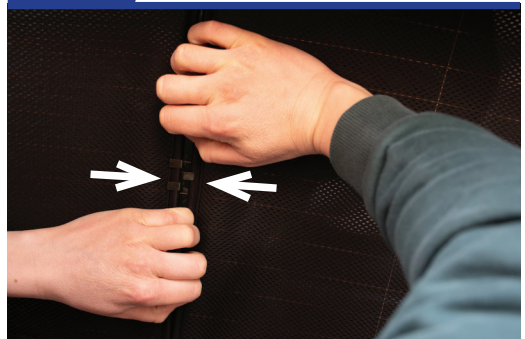

Installation

VOLVO V60 5DR
VOL-V60-E-B

Tailgate Shade Installation

STEP 7

Repeat this whole process for the other side.

STEP 8

STEP 9

STEP 10

STEP 11