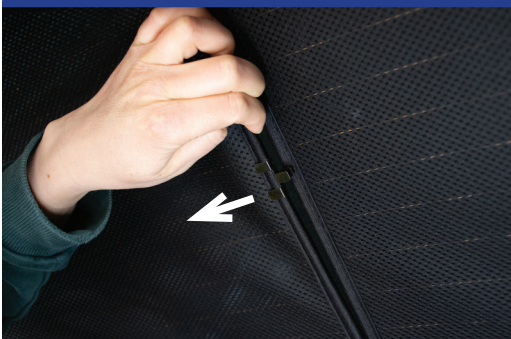

Installation

VOLVO V60 5DR
VOL-V60-E-B

Tailgate Shade Installation

STEP 7

Repeat this whole process for the other side.

STEP 8

STEP 9

STEP 10

STEP 11