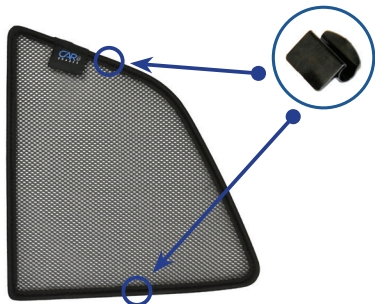

Installation

VW TIGUAN ALLSPACE 5DR
VW-TIAS-5-B

Components Needed

Port Shade Installation

STEP 1