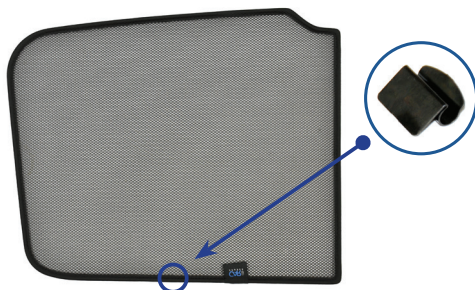

Installation

VW TIGUAN ALLSPACE 5DR
VW-TIAS-5-B

Components Needed

Tailgate Shade Installation

STEP 1