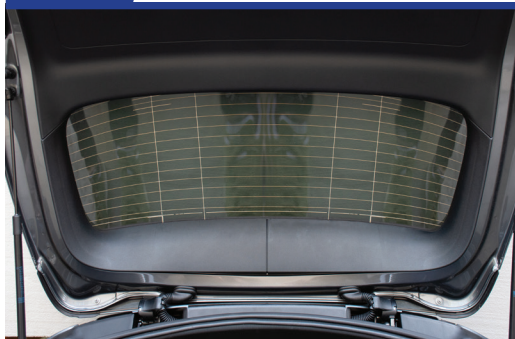

Installation

VW TIGUAN ALLSPACE 5DR
VW-TIAS-5-B

Components Needed

Tailgate Shade Installation

STEP 1

STEP 2

STEP 3

STEP 4

STEP 5

STEP 6

Repeat this whole process for the other side.