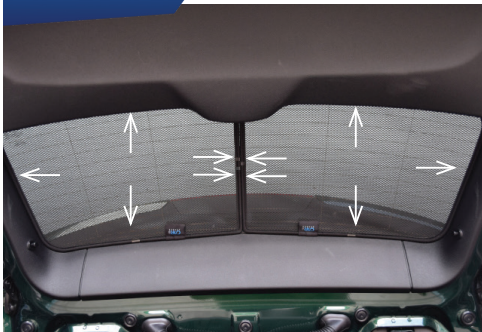

COMPONENTS NEEDED:

STEP #1

ATTACH CLIPS ON SHADE EDGES

STEP #2

INSERT CLIPS BEHIND INTERIOR TRIM

STEP #3

ENSURE SECURELY FITTED IN PLACE

CAR
SHADES

INSERT CLIPS BEHIND INTERIOR TRIM

STEP #4

REPEAT THE PROCESS ON OTHER SHADE

STEP #5

ENSURE SECURELY FITTED IN PLACE

CAR
SHADES