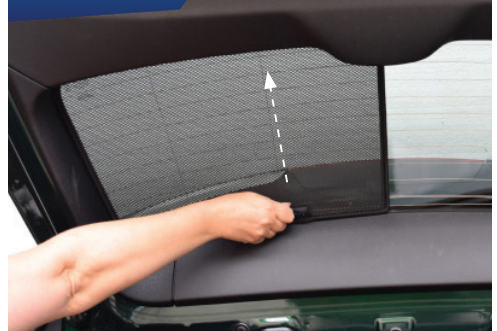

STEP #2

POSITION THE REAR SHADE