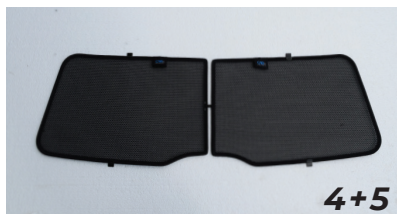

Installation Manual

BMW MINI COUNTRYMAN 5DR
MIN-COU-5-B

COMPONENTS INCLUDED

SHADES

FIXING CLIPS

CL-M02 x 2

CL-M05 x 2

CL-M14 x 1

CL-M12 x 6

CL-T01 x 1

Side Shade Installation

BMW MINI COUNTRYMAN 5DR
MIN-COU-5-B

COMPONENTS NEEDED:

STEP #1

INSERT CLIPS INSIDE WEATHERSTRIP

STEP #2

COMPONENTS NEEDED:

STEP #1

ATTACH CLIPS ON SHADE EDGES

STEP #2

INSERT CLIPS BEHIND INTERIOR TRIM

STEP #3

ENSURE SECURELY FITTED IN PLACE

CAR
SHADES