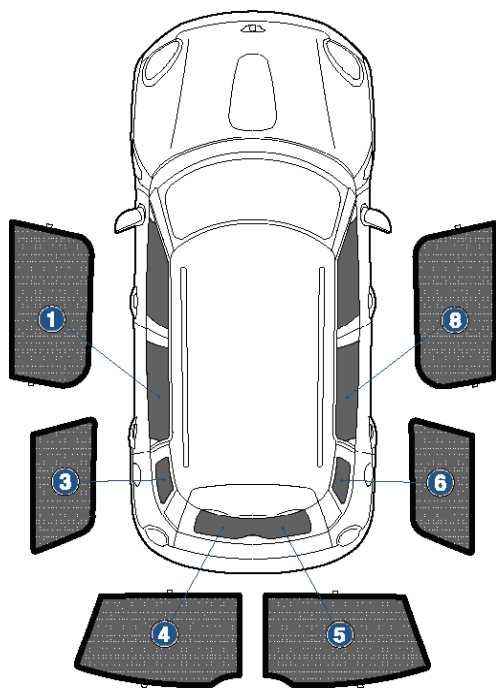

COMPONENTS INCLUDED

SHADES