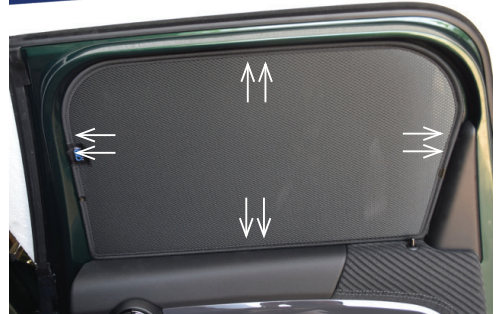

POSITION THE SIDE SHADE

STEP #3

ATTACH SIDE SHADE BEHIND CLIPS

STEP #4

ENSURE SECURELY FITTED IN PLACE

CAR
SHADES

Quarter Light Shade Installation

BMW MINI COUNTRYMAN 5DR
MIN-COU-5-B

COMPONENTS NEEDED:

STEP #1

ATTACH CLIPS ON SHADE EDGES

STEP #2

INSERT CLIPS BEHIND INTERIOR TRIM

STEP #3

ENSURE SECURELY FITTED IN PLACE

CAR
SHADES