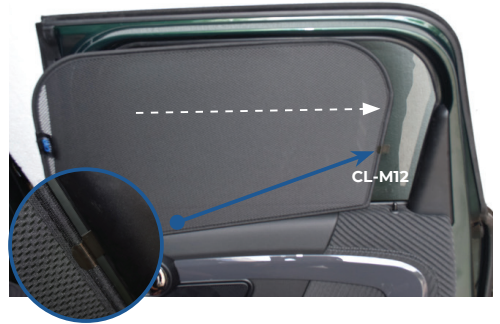

STEP #2

POSITION THE SIDE SHADE