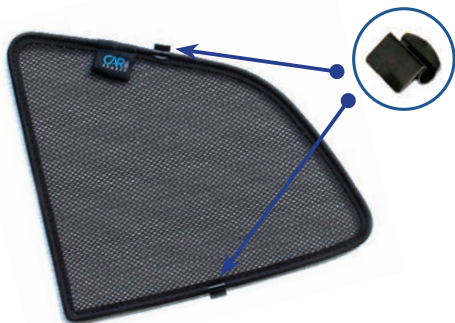

STEP 10

STEP 11

STEP 12

Repeat this whole process for the other side.

Installation

BMW X3 5DR
BMW-X3-5-C

Components Needed

Port Shades

CL-M02 x 4

Port Shade Installation

STEP 1

STEP 2

STEP 3

STEP 4

STEP 5

STEP 6