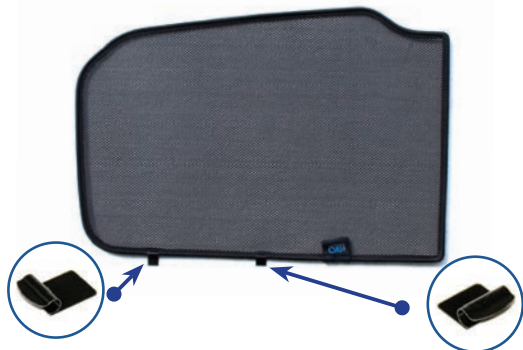

Installation

BMW X3 5DR
BMW-X3-5-C

Components Needed

Tailgate Shade Installation

STEP 1