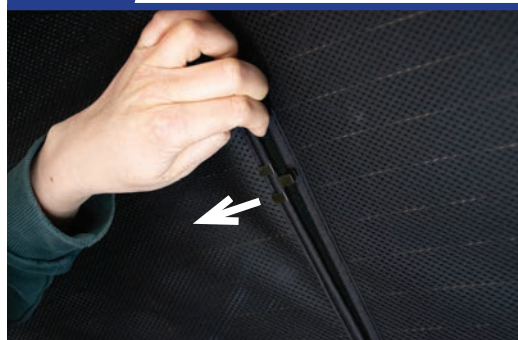

BMW X3 5DR
BMW-X3-5-C

Tailgate Shade Installation

STEP 7

Repeat this whole process for the other side.

STEP 8

STEP 9

STEP 10

STEP 11