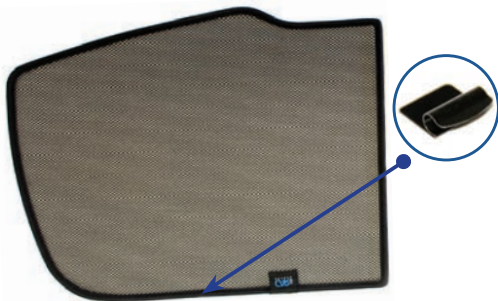

Installation

MERCEDES A-CLASS 5DR
MB-ACLS-5-D

Components Needed

Tailgate Shade Installation

STEP 1