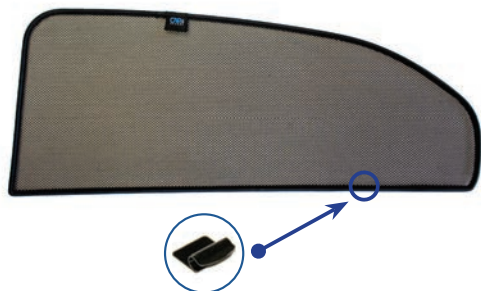

Installation Manual

MERCEDES A-CLASS 5DR
MB-ACLS-5-D

Shades

Side Shades

Tailgate Shades

Fixing Clips

CL-M12 x 4

CL-M14 x 1

CL-M11 x 6

CL-T01 x 1

Installation

MERCEDES A-CLASS 5DR
MB-ACLS-5-D

Components Needed

Side Shades

CL-M12 x 2

CL-M11 x 6

CL-T01 x 1

Side Shade Installation

STEP 1

STEP 2

STEP 3

STEP 4

STEP 5

STEP 6