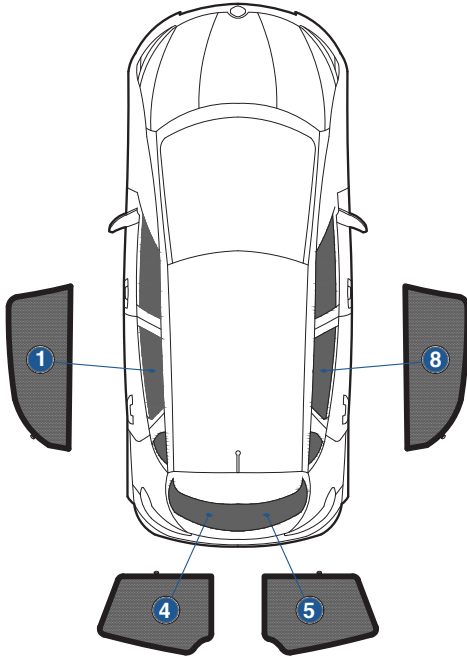

Installation Manual

RENAULT MEGANE 5DR
REN-MEGA-5-C

COMPONENTS INCLUDED

SHADES

FIXING CLIPS

Side Shade Installation

RENAULT MEGANE 5DR
REN-MEGA-5-C

COMPONENTS NEEDED:

STEP #1

INSERT CLIPS INSIDE WEATHERSTRIP

STEP #2

POSITION THE SIDE SHADE

STEP #3

ATTACH SIDE SHADE BEHIND CLIPS

STEP #4

ENSURE SECURELY FITTED IN PLACE