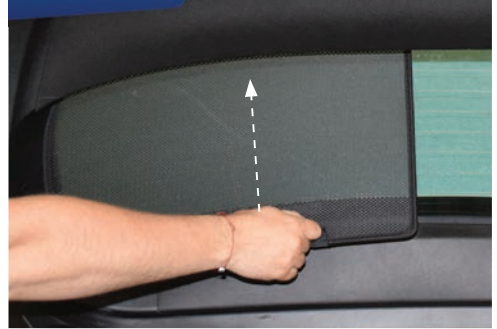

STEP #2

POSITION THE REAR SHADE