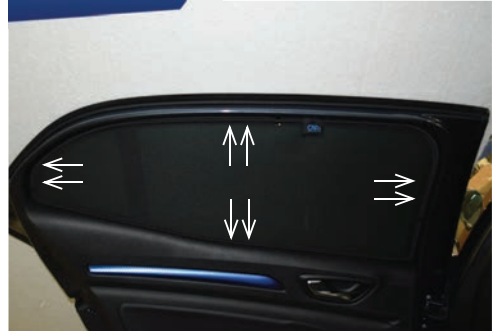

Installation Manual

RENAULT MEGANE 5DR
REN-MEGA-5-C

COMPONENTS INCLUDED

SHADES

FIXING CLIPS

Side Shade Installation

RENAULT MEGANE 5DR
REN-MEGA-5-C

COMPONENTS NEEDED:

STEP #1

INSERT CLIPS INSIDE WEATHERSTRIP

STEP #2

POSITION THE SIDE SHADE

STEP #3

ATTACH SIDE SHADE BEHIND CLIPS

STEP #4

ENSURE SECURELY FITTED IN PLACE