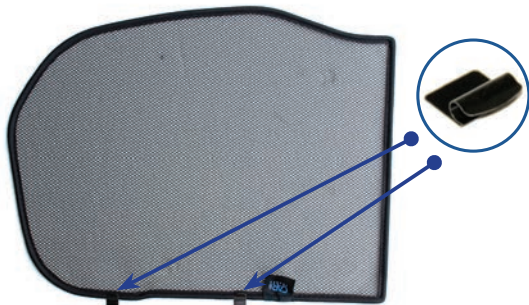

Installation

FORD FOCUS ESTATE
FOR-FOCU-E-D

Components Needed

Tailgate Shade Installation

STEP 1