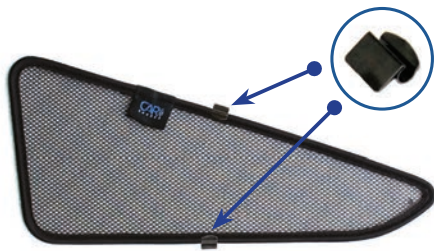

Port Shade Installation

STEP 1