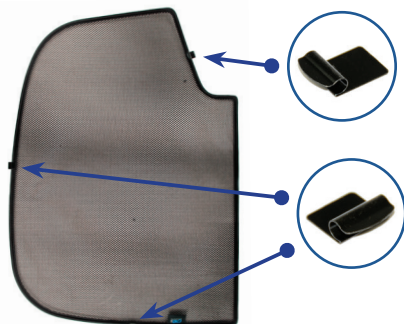

Clips fit between the rubber and metal trim.

Installation

HONDA CIVIC 5DR
HON-CIVI-5-D

Side Shade Installation

STEP 7

Repeat this whole process for the other side.

Installation

HONDA CIVIC 5DR
HON-CIVI-5-D

Components Needed

Tailgate Shades

CL-M12 x 4

CL-M01 x 2

CL-M14 x 1

Tailgate Shade Installation

STEP 1

STEP 2