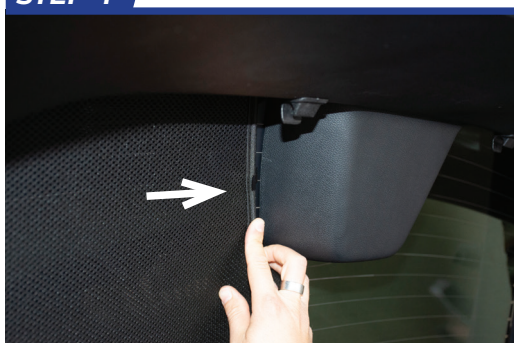

Installation

HONDA CIVIC 5DR
HON-CIVI-5-D

Components Needed

Tailgate Shade Installation

STEP 1

STEP 2

STEP 3

STEP 4

STEP 5

STEP 6