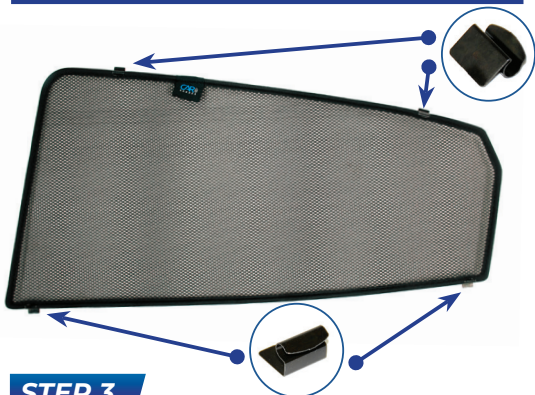

Side Shade Installation

STEP 1

STEP 2