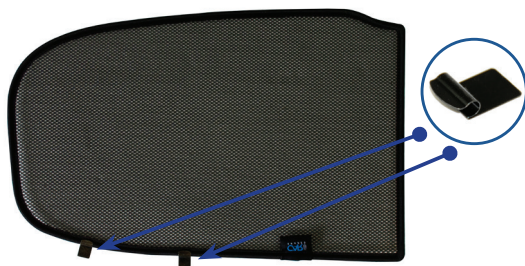

STEP 16

STEP 17

STEP 18

Repeat this whole process for the other side

Installation

FIAT TIPO 5DR
FIA-TIPO-5-A

Components Needed

Tailgate Shades

CL-M01 x 4

CL-M14 x 1

Tailgate Shade Installation

STEP 1

STEP 2

STEP 3

STEP 4

STEP 5