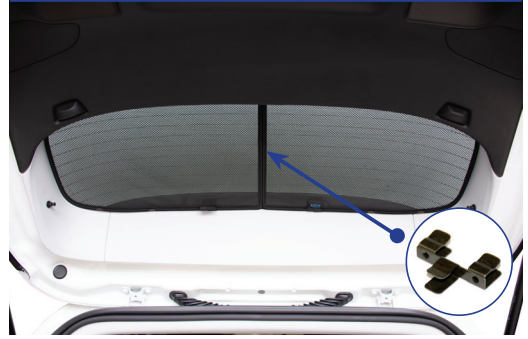

CL-M01 x 4

CL-M14 x 1

Tailgate Shade Installation

STEP 1

STEP 2

STEP 3

STEP 4

STEP 5

STEP 6

Installation

FIAT TIPO 5DR
FIA-TIPO-5-A

Tailgate Shade Installation

STEP 7

Repeat this whole process for the other side

STEP 8

STEP 9