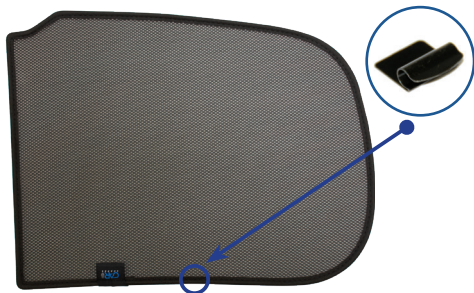

Installation

FORD FOCUS 5DR
FOR-FOCU-5-D

Components Needed

Tailgate Shade Installation

STEP 1