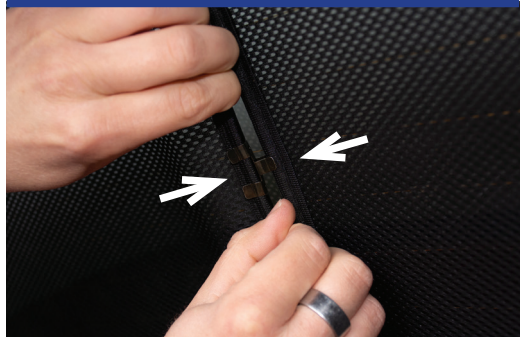

Tailgate Shade Installation

STEP 1

STEP 2

STEP 3

STEP 4

STEP 5

STEP 6

Repeat this whole process for the other side.

Installation

FORD FOCUS 5DR
FOR-FOCU-5-D

Tailgate Shade Installation

STEP 7

STEP 8

STEP 9

STEP 10

STEP 11