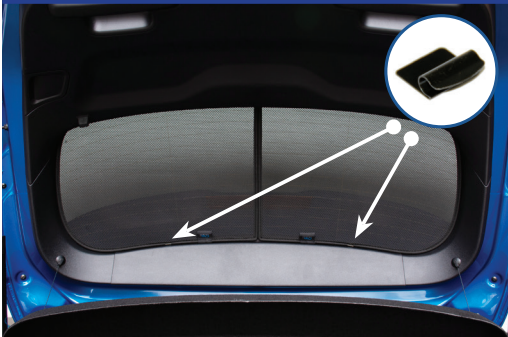

Tailgate Shade Installation

STEP 7