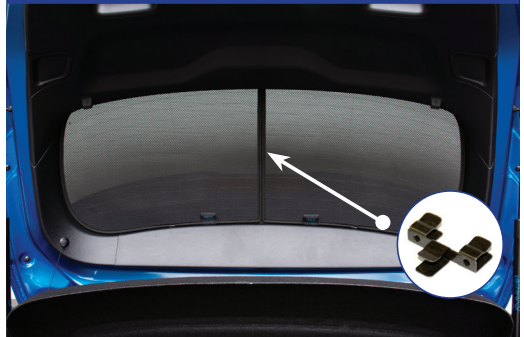

Tailgate Shade Installation

STEP 1

STEP 2

STEP 3

STEP 4

STEP 5

STEP 6

Repeat this whole process for the other side.

Installation

FORD FOCUS 5DR
FOR-FOCU-5-D

Tailgate Shade Installation

STEP 7

STEP 8

STEP 9

STEP 10

STEP 11