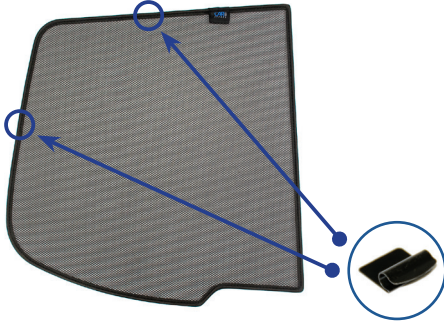

Installation

ALFA ROMEO GIULIA 4DR
AR-GIUL-4-A

Side Shade Installation

STEP 7

STEP 8

STEP 9

Repeat this whole process for the other side.

Installation

ALFA ROMEO GIULIA 4DR
AR-GIUL-4-A

Components Needed

Tailgate Shades

CL-M12 x 4

CL-M14 x 1

Tailgate Shade Installation

STEP 1

STEP 2