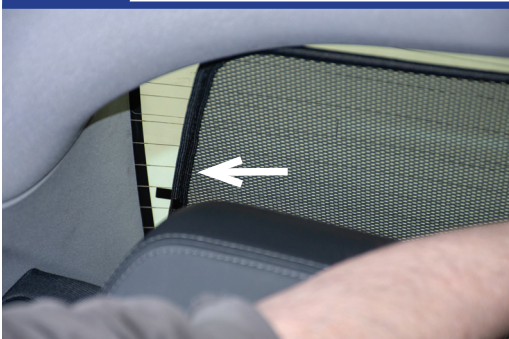

Installation

ALFA ROMEO GIULIA 4DR
AR-GIUL-4-A

Components Needed

Tailgate Shade Installation

STEP 1

STEP 2

STEP 3

STEP 4

STEP 5

STEP 6