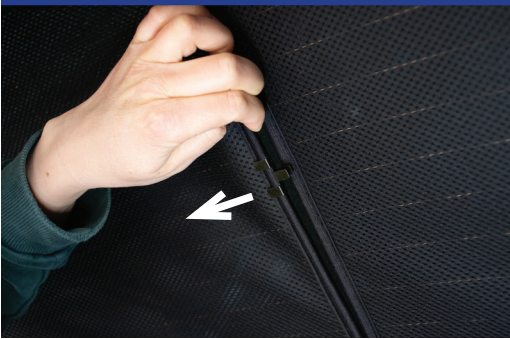

Installation

ALFA ROMEO GIULIA 4DR
AR-GIUL-4-A

Tailgate Shade Installation

STEP 7

Repeat this whole process for the other side.

STEP 8

STEP 9

STEP 10

STEP 11