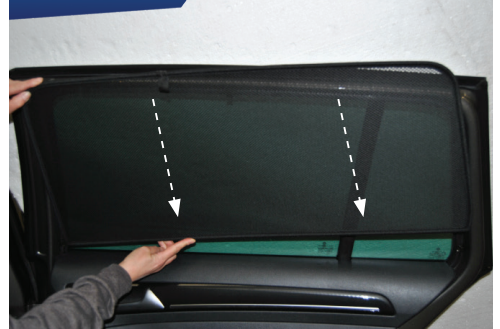

CL-T01 x 1

Side Shade Installation

VW GOLF MK7 EST
VW-GOLF-E-G

COMPONENTS NEEDED:

STEP #1

INSERT CLIPS INSIDE WEATHERSTRIP

STEP #2

POSITION THE SIDE SHADE

STEP #3

ATTACH SIDE SHADE BEHIND CLIPS

STEP #4

ENSURE SECURELY FITTED IN PLACE

CAR
SHADES

Quarter Light Shade Installation

VW GOLF MK7 EST
VW-GOLF-E-G

COMPONENTS NEEDED: