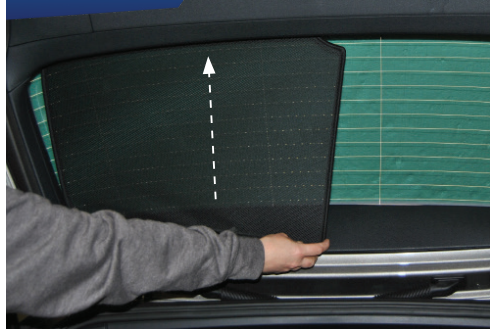

COMPONENTS NEEDED:

STEP #1

ATTACH CLIPS ON SHADE EDGES

STEP #2

POSITION THE REAR SHADE

STEP #3

INSERT CLIPS BEHIND INTERIOR TRIM

STEP #4