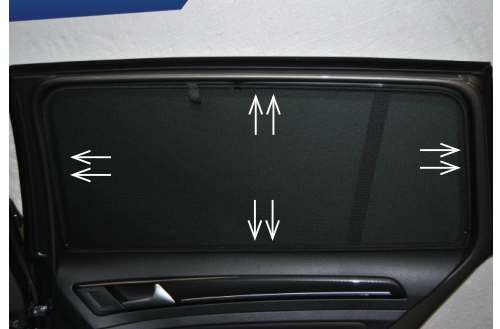

CL-T01 x 1

Side Shade Installation

VW GOLF MK7 EST
VW-GOLF-E-G

COMPONENTS NEEDED:

STEP #1

INSERT CLIPS INSIDE WEATHERSTRIP

STEP #2

POSITION THE SIDE SHADE

STEP #3

ATTACH SIDE SHADE BEHIND CLIPS

STEP #4

ENSURE SECURELY FITTED IN PLACE

CAR
SHADES

Quarter Light Shade Installation

VW GOLF MK7 EST
VW-GOLF-E-G

COMPONENTS NEEDED: