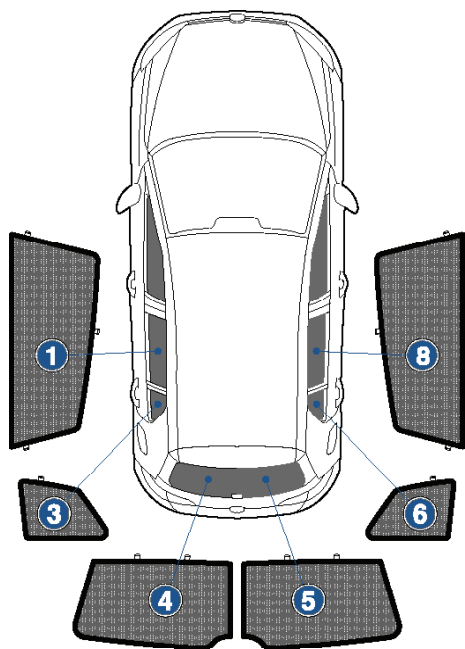

COMPONENTS INCLUDED

SHADES