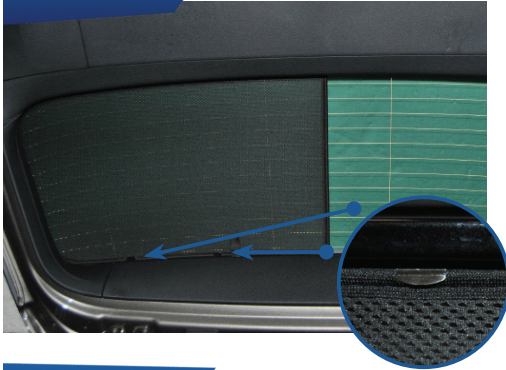

STEP #1

ATTACH CLIPS ON SHADE EDGES

STEP #2

INSERT CLIPS BEHIND INTERIOR TRIM

STEP #3

ENSURE SECURELY FITTED IN PLACE

Rear Shade Installation

VW GOLF MK7 EST
VW-GOLF-E-G

COMPONENTS NEEDED:

STEP #1

ATTACH CLIPS ON SHADE EDGES

STEP #2

POSITION THE REAR SHADE

STEP #3

INSERT CLIPS BEHIND INTERIOR TRIM

STEP #4