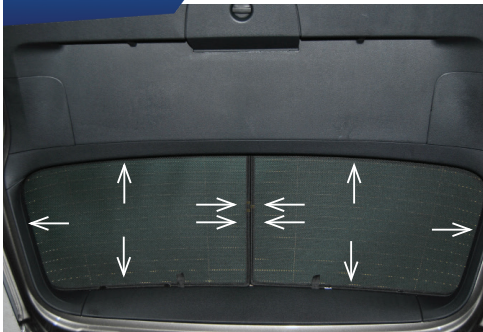

STEP #5

ENSURE SECURELY FITTED IN PLACE