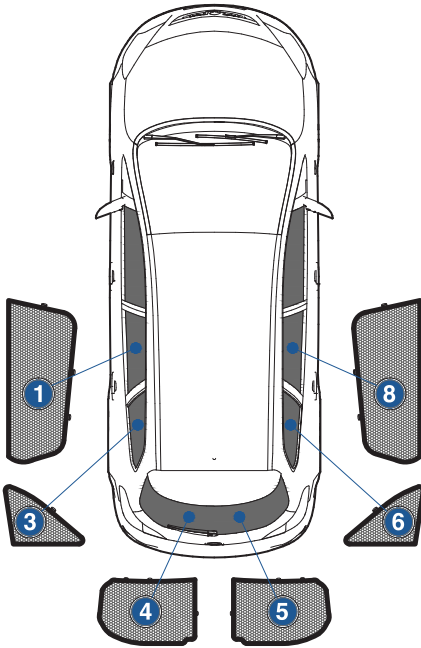

Installation Manual

VAUXHALL ASTRA EST
VAU-ASTR-E-D

COMPONENTS INCLUDED

SHADES

FIXING CLIPS

CAR
SHADES

Side Shade Installation

VAUXHALL ASTRA EST
VAU-ASTR-E-D

COMPONENTS NEEDED:

STEP #1

ATTACH CLIPS ON SHADE EDGES

STEP #2

POSITION THE SIDE SHADE

STEP #3

INSERT CLIPS INSIDE WEATHERSTRIP

STEP #4