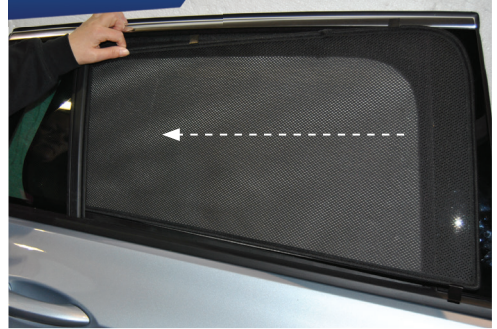

COMPONENTS NEEDED:

STEP #1

ATTACH CLIPS ON SHADE EDGES

STEP #2

POSITION THE SIDE SHADE

STEP #3

INSERT CLIPS INSIDE WEATHERSTRIP

STEP #4

ENSURE SECURELY FITTED IN PLACE

CAR
SHADES

Quarter Light Shade Installation

VAUXHALL ASTRA EST
VAU-ASTR-E-D

COMPONENTS NEEDED:

STEP #1

ATTACH CLIPS ON SHADE EDGES

STEP #2