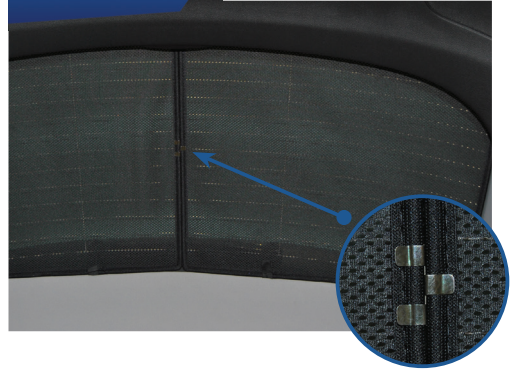

INSERT CLIPS BEHIND INTERIOR TRIM

STEP #3

ENSURE SECURELY FITTED IN PLACE

Rear Shade Installation

VAUXHALL ASTRA EST
VAU-ASTR-E-D

COMPONENTS NEEDED:

STEP #1

ATTACH CLIPS ON SHADE EDGES

STEP #2

POSITION THE REAR SHADE

STEP #3

INSERT CLIPS BEHIND INTERIOR TRIM

STEP #4

REPEAT THE PROCESS ON OTHER SHADE

STEP #5

ENSURE SECURELY FITTED IN PLACE