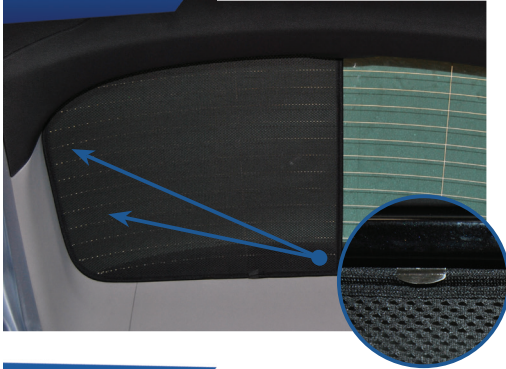

ENSURE SECURELY FITTED IN PLACE

CAR
SHADES

Quarter Light Shade Installation

VAUXHALL ASTRA EST
VAU-ASTR-E-D

COMPONENTS NEEDED:

STEP #1

ATTACH CLIPS ON SHADE EDGES

STEP #2

INSERT CLIPS BEHIND INTERIOR TRIM

STEP #3

ENSURE SECURELY FITTED IN PLACE

Rear Shade Installation

VAUXHALL ASTRA EST
VAU-ASTR-E-D

COMPONENTS NEEDED:

STEP #1

ATTACH CLIPS ON SHADE EDGES

STEP #2

POSITION THE REAR SHADE

STEP #3

INSERT CLIPS BEHIND INTERIOR TRIM

STEP #4

REPEAT THE PROCESS ON OTHER SHADE

STEP #5

ENSURE SECURELY FITTED IN PLACE