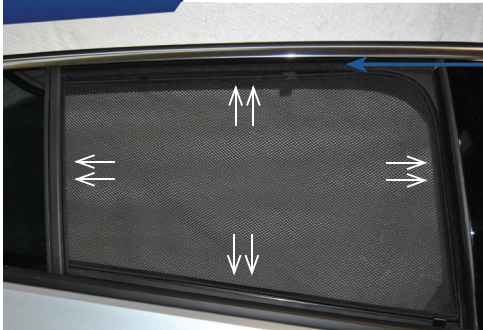

COMPONENTS NEEDED:

STEP #1

ATTACH CLIPS ON SHADE EDGES

STEP #2

POSITION THE SIDE SHADE

STEP #3

INSERT CLIPS INSIDE WEATHERSTRIP

STEP #4

ENSURE SECURELY FITTED IN PLACE

CAR
SHADES

Quarter Light Shade Installation

VAUXHALL ASTRA EST
VAU-ASTR-E-D

COMPONENTS NEEDED:

STEP #1

ATTACH CLIPS ON SHADE EDGES

STEP #2