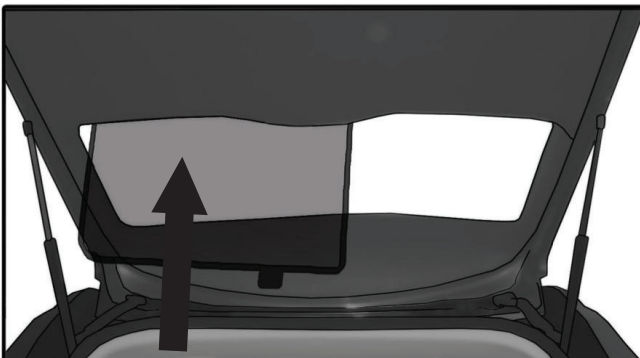

VAU-ASTR-3-C

SIDE SHADE INSTALLATION

Installation

VAUXHALL ASTRA 3DR

VAU-ASTR-3-C

TAILGATE SHADE INSTALLATION

Installation

VAUXHALL ASTRA 3DR