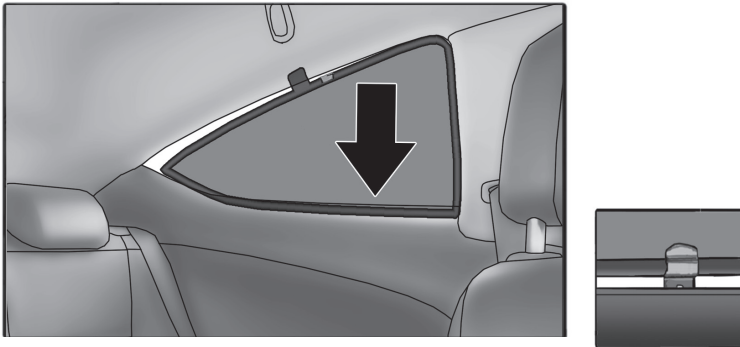

SIDE SHADE INSTALLATION