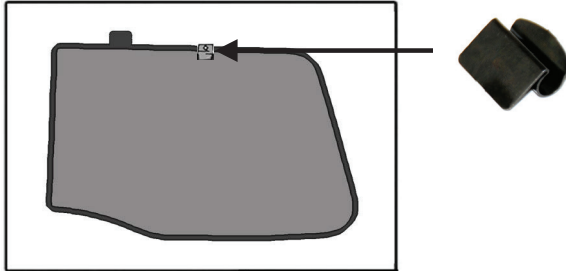

VAU-ASTR-3-C

SIDE SHADE INSTALLATION

Installation

VAUXHALL ASTRA 3DR

VAU-ASTR-3-C

TAILGATE SHADE INSTALLATION

Installation

VAUXHALL ASTRA 3DR