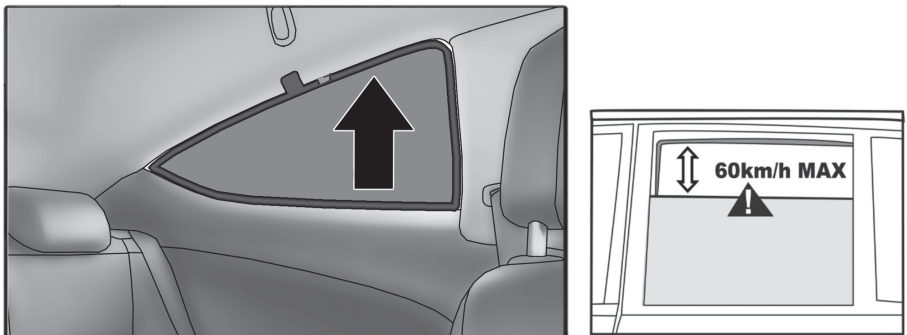

SIDE SHADE INSTALLATION