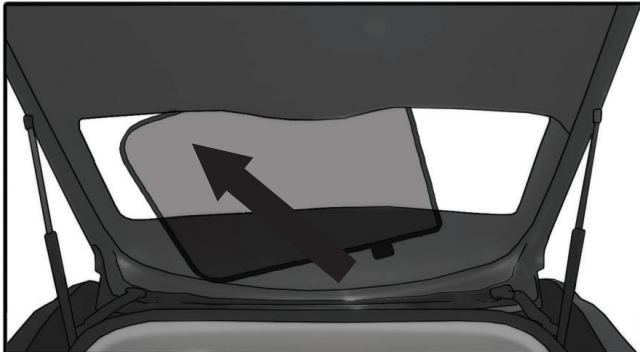

VAU-ASTR-3-C

SIDE SHADE INSTALLATION

Installation

VAUXHALL ASTRA 3DR

VAU-ASTR-3-C

TAILGATE SHADE INSTALLATION

Installation

VAUXHALL ASTRA 3DR