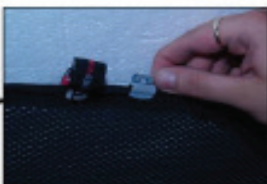

SIDE SHADE INSTALLATION