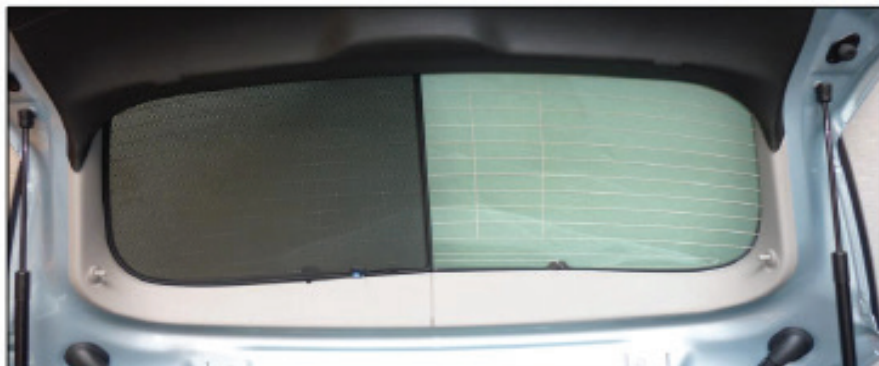

PORT SHADE INSTALLATION

Installation

VAUXHALL ASTRA 5DR
VAU-ASTR-5-C

TAILGATE SHADE INSTALLATION

Installation

VAUXHALL ASTRA 5DR
VAU-ASTR-5-C

TAILGATE SHADE INSTALLATION

x2