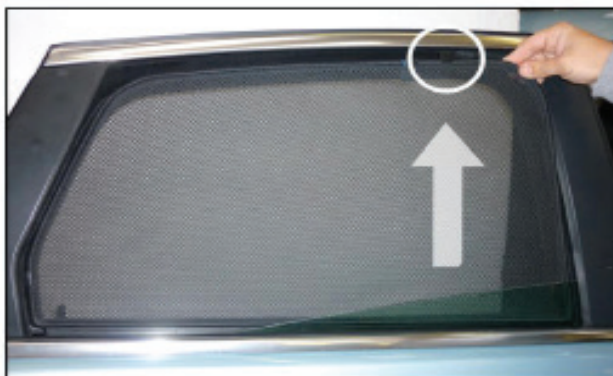

CL-M12 x 4

Installation

VAUXHALL ASTRA 5DR
VAU-ASTR-5-C

SIDE SHADE INSTALLATION

Installation

VAUXHALL ASTRA 5DR
VAU-ASTR-5-C

SIDE SHADE INSTALLATION

Installation