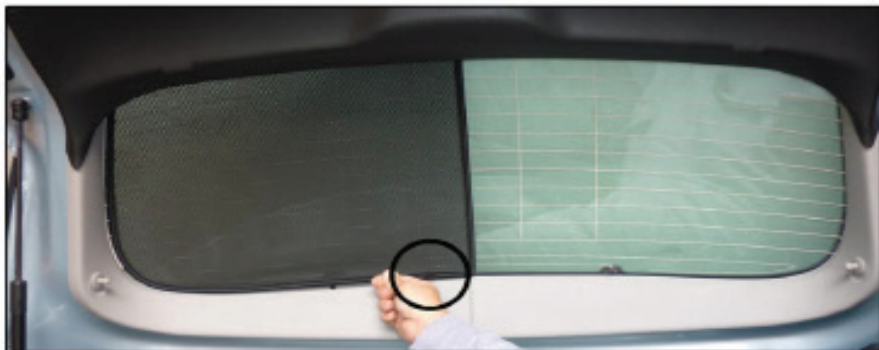

PORT SHADE INSTALLATION

Installation

VAUXHALL ASTRA 5DR
VAU-ASTR-5-C

TAILGATE SHADE INSTALLATION

Installation

VAUXHALL ASTRA 5DR
VAU-ASTR-5-C

TAILGATE SHADE INSTALLATION

x2